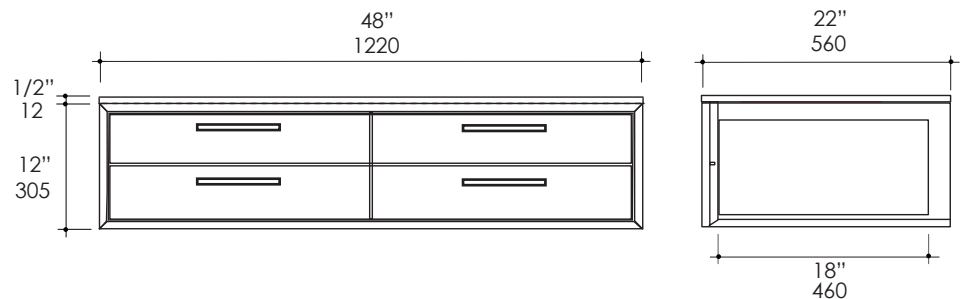

Gemelli Cabinet Item #G319D

Features:

- Wall-mount wooden cabinet
- Consists of two drawers and tapered solid surface countertop
- Polished chrome pull/s are included
- Handmade in USA
- Manufactured with low VOC finishes and wood from renewable forests

Product Specifications:

Notes:

Drawings provided herein are meant to give the user an idea of the product and are not made to scale. The size in inches is rounded up to the nearest 1/16". Slight variances can often occur with porcelain and woodwork. Therefore, LACAVA will not be held responsible for any cutouts, countertops, or furniture made without the actual product or template from LACAVA. Differences in color, grain, appearance and texture are inherent in all natural woodwork, and should be expected. Variances in these qualities are not deemed manufacturing defects, and will not be accepted as valid reasons to return or exchange any LACAVA woodwork. Plumbing specifications are only a guideline and may need to be altered based on the application.