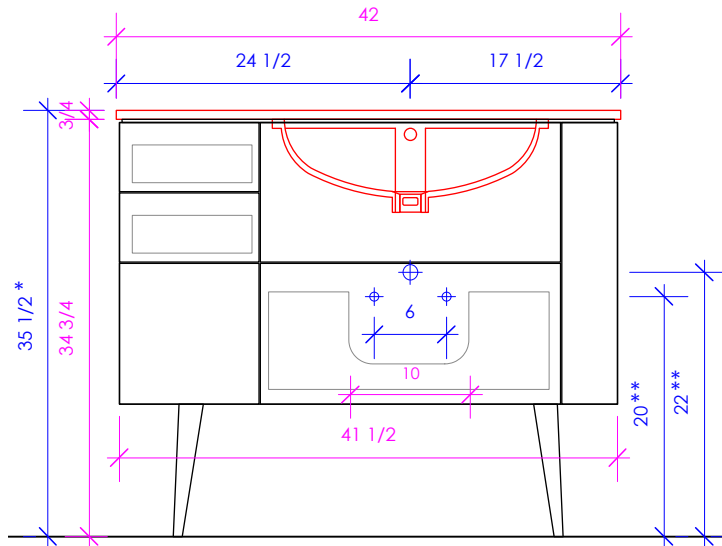

6630 WEST WRIGHTWOOD
CHICAGO, IL 60707

PH: 773-637-9600
FAX: 773-637-9601

LACAVA.COM
INFO@LACAVA.COM

LACAVA

FLOU

FLO-F-42R

* Recommended installation height
** Recommended plumbing location

FEATURES: