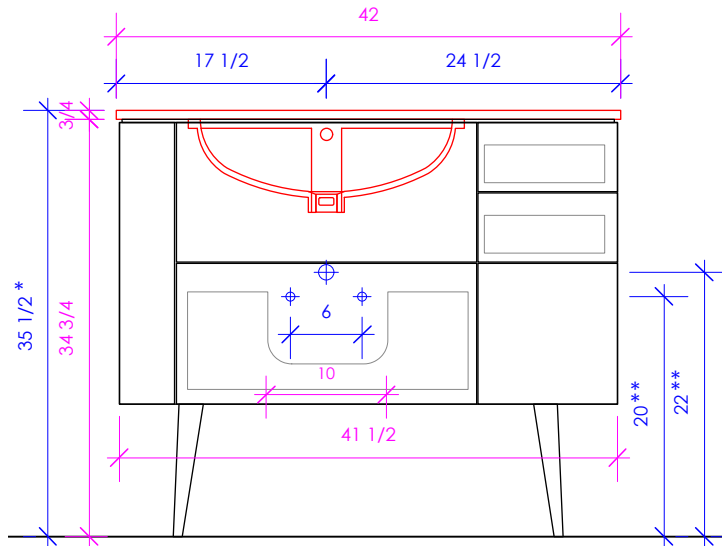

LACAVA

FLOU

FLO-F-42L

* Recommended installation height
** Recommended plumbing location

FEATURES:

- FLOOR STANDING VANITY
- THREE DRAWERS WITH SELF-CLOSE GLIDES
- DRAWER BOXES STAINED TO REFLECT EXTERIOR FINISH
- ONE DOOR WITH SOFT-CLOSE HINGES
- SOLID WOOD LEGS
- DECORATIVE HARDWARE **K130** INCLUDED BUT NOT INSTALLED - CAN BE INSTALLED UPON REQUEST
- USED WITH **FLO-42LT** COUNTERTOP AND **33LA** SINK (SOLD SEPARATELY)
- MOUNTING: FULL WOOD BACKING
  (SEE FURNITURE MANUAL)
- PROUDLY HANDMADE IN THE USA
- MANUFACTURED WITH LOW VOC FINISHES AND WOOD FROM RENEWABLE FORESTS

FINISHES:

WOOD:

STANDARD:

02 - NATURAL CHERRY
07 - NATURAL WALNUT
24 - CLASSIC WALNUT
20 - ASH GRAY
06 - WENGE
33 - AFRICAN MAHOGANY

PREMIUM:

22 - GRAY ZEBRA
31 - WHITE OAK
27 - RUSTIC
47 - SMOKY WALNUT

LUXURY:

37 - WEATHERED OAK
52 - SILVER OAK
50 - HORIZON BLUE

46 - DRIFTWOOD
NEW TERRA ONLY

85 - GLOSS WHITE
88 - GLOSS ARDESIA
84 - GLOSS TAUPE
86 - GLOSS BLACK
82 - GLOSS OLIVE GREEN

08T1 - WHITE W/ TEXTURE
35T1 - ARDESIA W/ TEXTURE
54T1 - TAUPE W/ TEXTURE
16T1 - BLACK W/ TEXTURE
42T1 - OLIVE GREEN W/TEXTURE

COUNTERTOP: **FLO-42LT**

STONE:

WH - BIANCO
LN - LINAC
SL - ATHENS

QUARTZ:

PR - PURO
AH - ASH

SOLID SURFACE:

M - SATIN WHITE
G - POLISHED WHITE
R - MARMO
V - LAVA
D - OBSIDIAN

CONCRETE:

SND - SAND
SLT - SLATE
TER - TERRACOTTA
CHL - CHARCOAL

METALS:

METAL:

21 - BRUSHED STAINLESS STEEL
10 - POLISHED STAINLESS STEEL
44 - MATTE BLACK
MW - MATTE WHITE
BPW - BRASS POWDER COAT

LACAVA reserves the right to revise any dimension or information on this sheet without notice. Dimensions are nominal and may vary within an industry accepted tolerance of 1/4". Cabinets with 'vanity top' sinks are made to the matching sink and dimensions may vary. LACAVA is not responsible for any cutouts, countertops, or furniture made without the actual product or template. Differences in color, grain, appearance, and texture are inherent in all natural woodwork and should be expected. Variances in these qualities are not deemed manufacturing defects and will not be accepted as valid reasons for return or exchanges. Plumbing specifications are only a guideline and may need alteration based on application.

6630 WEST WRIGHTWOOD
CHICAGO, IL 60707

PH: 773-637-9600
FAX: 773-637-9601

LACAVA.COM
INFO@LACAVA.COM