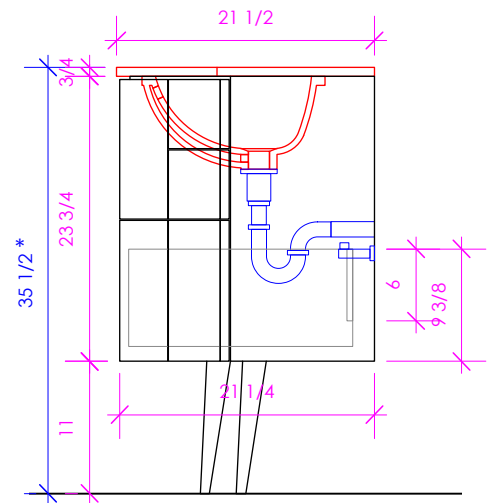

LACAVA

FLOU

FLO-F-42L

* Recommended installation height
** Recommended plumbing location

FEATURES:

- FLOOR STANDING VANITY
- THREE DRAWERS WITH SELF-CLOSE GLIDES
- DRAWER BOXES STAINED TO REFLECT EXTERIOR FINISH
- ONE DOOR WITH SOFT-CLOSE HINGES
- SOLID WOOD LEGS
- DECORATIVE HARDWARE **K130** INCLUDED BUT NOT INSTALLED - CAN BE INSTALLED UPON REQUEST
- USED WITH **FLO-42LT** COUNTERTOP AND **33LA** SINK (SOLD SEPARATELY)
- MOUNTING: FULL WOOD BACKING
  (SEE FURNITURE MANUAL)
- PROUDLY HANDMADE IN THE USA
- MANUFACTURED WITH LOW VOC FINISHES AND WOOD FROM RENEWABLE FORESTS

FINISHES:

WOOD:

STANDARD:

02 - NATURAL CHERRY
07 - NATURAL WALNUT
24 - CLASSIC WALNUT
20 - ASH GRAY
06 - WENGE
33 - AFRICAN MAHOGANY

PREMIUM:

22 - GRAY ZEBRA
31 - WHITE OAK
27 - RUSTIC
47 - SMOKY WALNUT

LUXURY:

37 - WEATHERED OAK
52 - SILVER OAK
50 - HORIZON BLUE

46 - DRIFTWOOD
NEW TERRA ONLY

85 - GLOSS WHITE
88 - GLOSS ARDESIA
84 - GLOSS TAUPE
86 - GLOSS BLACK
82 - GLOSS OLIVE GREEN

08T1 - WHITE W/ TEXTURE
35T1 - ARDESIA W/ TEXTURE
54T1 - TAUPE W/ TEXTURE
16T1 - BLACK W/ TEXTURE
42T1 - OLIVE GREEN W/TEXTURE

COUNTERTOP: **FLO-42LT**

STONE:

WH - BIANCO
LN - LINAC
SL - ATHENS

QUARTZ:

PR - PURO
AH - ASH

SOLID SURFACE:

M - SATIN WHITE
G - POLISHED WHITE
R - MARMO
V - LAVA
D - OBSIDIAN

CONCRETE:

SND - SAND
SLT - SLATE
TER - TERRACOTTA
CHL - CHARCOAL

METALS:

METAL:

21 - BRUSHED STAINLESS STEEL
10 - POLISHED STAINLESS STEEL
44 - MATTE BLACK
MW - MATTE WHITE
BPW - BRASS POWDER COAT

LACAVA reserves the right to revise any dimension or information on this sheet without notice. Dimensions are nominal and may vary within an industry accepted tolerance of 1/4". Cabinets with 'vanity top' sinks are made to the matching sink and dimensions may vary. LACAVA is not responsible for any cutouts, countertops, or furniture made without the actual product or template. Differences in color, grain, appearance, and texture are inherent in all natural woodwork and should be expected. Variances in these qualities are not deemed manufacturing defects and will not be accepted as valid reasons for return or exchanges. Plumbing specifications are only a guideline and may need alteration based on application.

6630 WEST WRIGHTWOOD
CHICAGO, IL 60707

PH: 773-637-9600
FAX: 773-637-9601

LACAVA.COM
INFO@LACAVA.COM