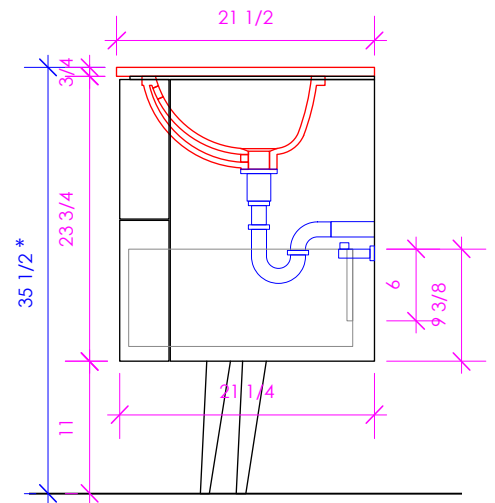

6630 WEST WRIGHTWOOD
CHICAGO, IL 60707

PH: 773-637-9600
FAX: 773-637-9601

LACAVA.COM
INFO@LACAVA.COM

LACAVA

FLOU

FLO-F-42R

* Recommended installation height
** Recommended plumbing location

FEATURES: