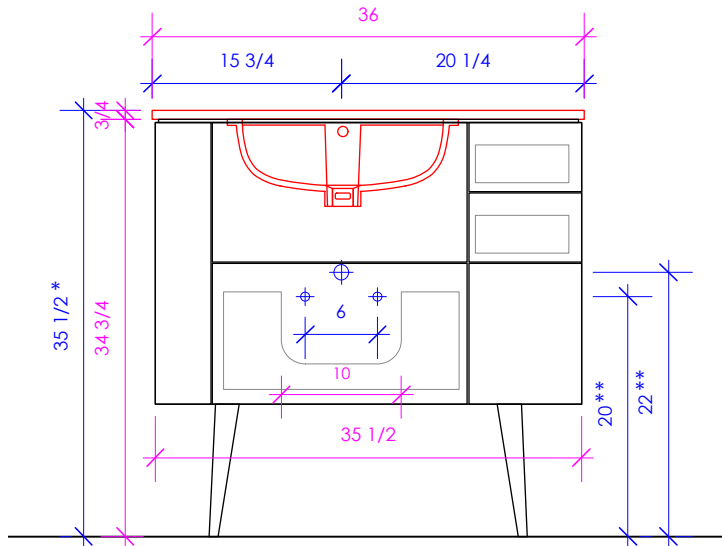

## FLOU

FLO-F-36L

\* Recommended installation height  
\*\* Recommended plumbing location