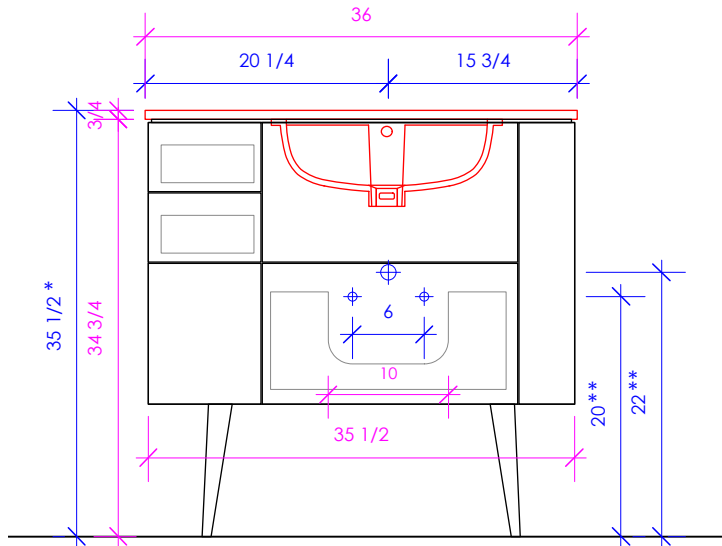

LACAVA

FLOU

FLO-F-36R

* Recommended installation height
** Recommended plumbing location

FEATURES:

- FLOOR STANDING VANITY
- THREE DRAWERS WITH SELF-CLOSE GLIDES
- DRAWER BOXES STAINED TO REFLECT EXTERIOR FINISH
- ONE DOOR WITH SOFT-CLOSE HINGES
- SOLID WOOD LEGS
- DECORATIVE HARDWARE **K130** INCLUDED BUT NOT INSTALLED - CAN BE INSTALLED UPON REQUEST
- USED WITH **FLO-36RT** COUNTERTOP AND **33S** SINK (SOLD SEPARATELY)
- MOUNTING: FULL WOOD BACKING
  (SEE FURNITURE MANUAL)
- PROUDLY HANDMADE IN THE USA
- MANUFACTURED WITH LOW VOC FINISHES AND WOOD FROM RENEWABLE FORESTS

FINISHES:

WOOD:

STANDARD:

02 - NATURAL CHERRY
07 - NATURAL WALNUT
24 - CLASSIC WALNUT
20 - ASH GRAY
06 - WENGE
33 - AFRICAN MAHOGANY

PREMIUM:

22 - GRAY ZEBRA
31 - WHITE OAK
27 - RUSTIC
47 - SMOKY WALNUT

LUXURY:

37 - WEATHERED OAK
52 - SILVER OAK
50 - HORIZON BLUE

46 - DRIFTWOOD
NEW TERRA ONLY

08 - MATTE WHITE
35 - MATTE ARDESIA
54 - MATTE TAUPE
16 - MATTE BLACK
42 - MATTE OLIVE GREEN
39 - MATTE SAGE
28 - MATTE AZURE
29 - MATTE CLOUD
40 - MATTE ZEST

85 - GLOSS WHITE
88 - GLOSS ARDESIA
84 - GLOSS TAUPE
86 - GLOSS BLACK
82 - GLOSS OLIVE GREEN

08T1 - WHITE W/ TEXTURE
35T1 - ARDESIA W/ TEXTURE
54T1 - TAUPE W/ TEXTURE
16T1 - BLACK W/ TEXTURE
42T1 - OLIVE GREEN W/TEXTURE

COUNTERTOP: **FLO-36RT**

STONE:

WH - BIANCO
LN - LINAC
SL - ATHENS

QUARTZ:

PR - PURO
AH - ASH

SOLID SURFACE:

M - SATIN WHITE
G - POLISHED WHITE
R - MARMO
V - LAVA
D - OBSIDIAN

CONCRETE:

SND - SAND
SLT - SLATE
TER - TERRACOTTA
CHL - CHARCOAL

METALS:

METAL:

21 - BRUSHED STAINLESS STEEL
10 - POLISHED STAINLESS STEEL
44 - MATTE BLACK
MW - MATTE WHITE
BPW - BRASS POWDER COAT

LACAVA reserves the right to revise any dimension or information on this sheet without notice. Dimensions are nominal and may vary within an industry accepted tolerance of 1/4". Cabinets with 'vanity top' sinks are made to the matching sink and dimensions may vary. LACAVA is not responsible for any cutouts, countertops, or furniture made without the actual product or template. Differences in color, grain, appearance, and texture are inherent in all natural woodwork and should be expected. Variances in these qualities are not deemed manufacturing defects and will not be accepted as valid reasons for return or exchanges. Plumbing specifications are only a guideline and may need alteration based on application.

6630 WEST WRIGHTWOOD
CHICAGO, IL 60707

PH: 773-637-9600
FAX: 773-637-9601

LACAVA.COM
INFO@LACAVA.COM