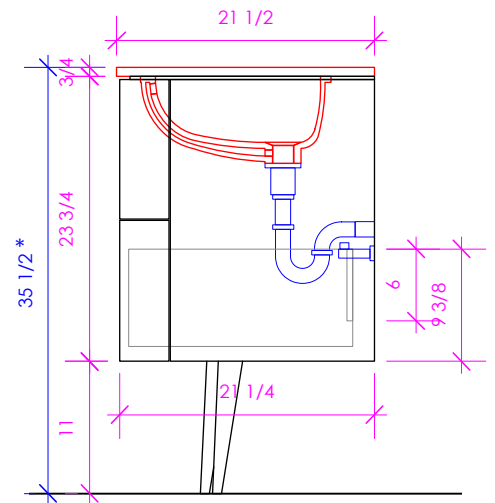

LACAVA

FLOU

FLO-F-36R

* Recommended installation height
** Recommended plumbing location

FEATURES:

- FLOOR STANDING VANITY
- THREE DRAWERS WITH SELF-CLOSE GLIDES
- DRAWER BOXES STAINED TO REFLECT EXTERIOR FINISH
- ONE DOOR WITH SOFT-CLOSE HINGES
- SOLID WOOD LEGS
- DECORATIVE HARDWARE **K130** INCLUDED BUT NOT INSTALLED - CAN BE INSTALLED UPON REQUEST
- USED WITH **FLO-36RT** COUNTERTOP AND **33S** SINK (SOLD SEPARATELY)
- MOUNTING: FULL WOOD BACKING
  (SEE FURNITURE MANUAL)
- PROUDLY HANDMADE IN THE USA
- MANUFACTURED WITH LOW VOC FINISHES AND WOOD FROM RENEWABLE FORESTS

FINISHES:

WOOD:

STANDARD:

02 - NATURAL CHERRY
07 - NATURAL WALNUT
24 - CLASSIC WALNUT
20 - ASH GRAY
06 - WENGE
33 - AFRICAN MAHOGANY

PREMIUM:

22 - GRAY ZEBRA
31 - WHITE OAK
27 - RUSTIC
47 - SMOKY WALNUT

LUXURY:

37 - WEATHERED OAK
52 - SILVER OAK
50 - HORIZON BLUE

46 - DRIFTWOOD
NEW TERRA ONLY

08 - MATTE WHITE
35 - MATTE ARDESIA
54 - MATTE TAUPE
16 - MATTE BLACK
42 - MATTE OLIVE GREEN
39 - MATTE SAGE
28 - MATTE AZURE
29 - MATTE CLOUD
40 - MATTE ZEST

85 - GLOSS WHITE
88 - GLOSS ARDESIA
84 - GLOSS TAUPE
86 - GLOSS BLACK
82 - GLOSS OLIVE GREEN

08T1 - WHITE W/ TEXTURE
35T1 - ARDESIA W/ TEXTURE
54T1 - TAUPE W/ TEXTURE
16T1 - BLACK W/ TEXTURE
42T1 - OLIVE GREEN W/TEXTURE

COUNTERTOP: **FLO-36RT**

STONE:

WH - BIANCO
LN - LINAC
SL - ATHENS

QUARTZ:

PR - PURO
AH - ASH

SOLID SURFACE:

M - SATIN WHITE
G - POLISHED WHITE
R - MARMO
V - LAVA
D - OBSIDIAN

CONCRETE:

SND - SAND
SLT - SLATE
TER - TERRACOTTA
CHL - CHARCOAL

METALS:

METAL:

21 - BRUSHED STAINLESS STEEL
10 - POLISHED STAINLESS STEEL
44 - MATTE BLACK
MW - MATTE WHITE
BPW - BRASS POWDER COAT

LACAVA reserves the right to revise any dimension or information on this sheet without notice. Dimensions are nominal and may vary within an industry accepted tolerance of 1/4". Cabinets with 'vanity top' sinks are made to the matching sink and dimensions may vary. LACAVA is not responsible for any cutouts, countertops, or furniture made without the actual product or template. Differences in color, grain, appearance, and texture are inherent in all natural woodwork and should be expected. Variances in these qualities are not deemed manufacturing defects and will not be accepted as valid reasons for return or exchanges. Plumbing specifications are only a guideline and may need alteration based on application.

6630 WEST WRIGHTWOOD
CHICAGO, IL 60707

PH: 773-637-9600
FAX: 773-637-9601

LACAVA.COM
INFO@LACAVA.COM