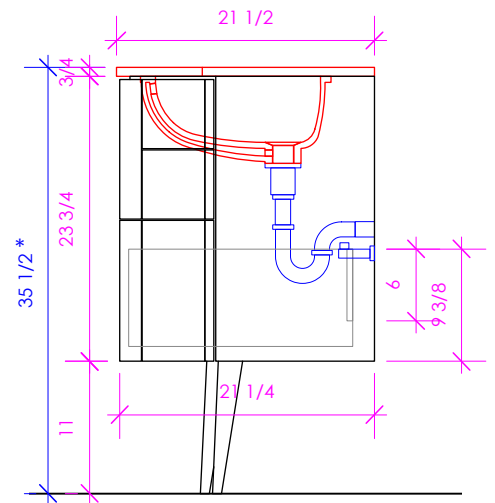

## FLOU

FLO-F-36L

\* Recommended installation height  
\*\* Recommended plumbing location