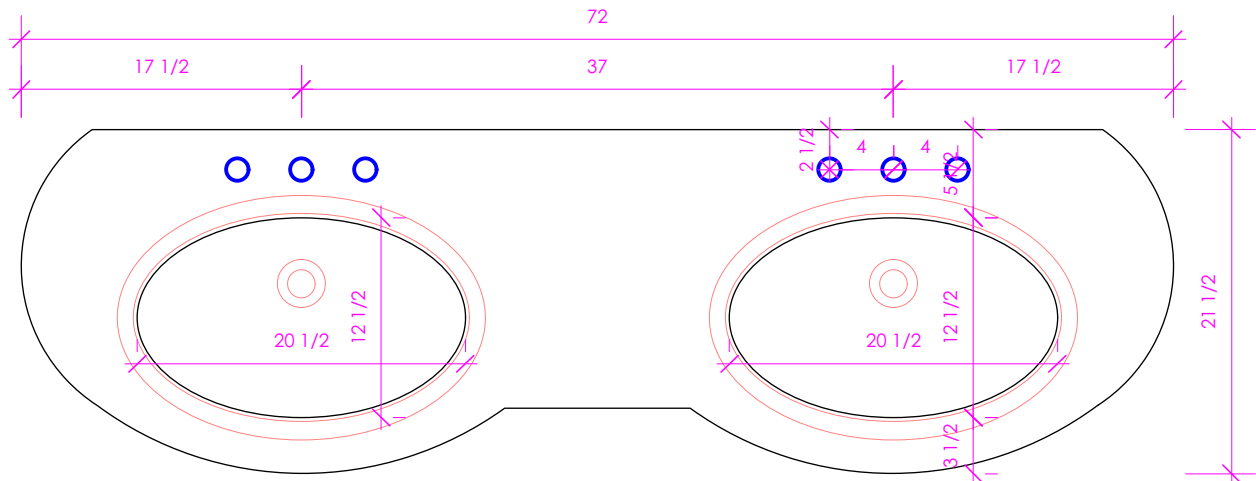

LACAVA

Flou

FLO-72T

FEATURES:

- EASED EDGES
- USED WITH **33LA** SINKS (SOLD SEPARATELY)
- PLEASE SPECIFY **FAUCET HOLE CUTOUTS**
- PROUDLY HANDMADE IN THE USA

FINISHES:

WOOD:

STANDARD:

46 - DRIFTWOOD
NEWTERRA ONLY

COUNTERTOP:

STONE:

WH - BIANCO
LN - LINAC
SL - ATHENS

2CM OR 3CM
BASED ON
MARKET
AVAILABILITY

QUARTZ:

PR - PURO
AH - ASH

2CM OR 3CM
BASED ON
MARKET
AVAILABILITY