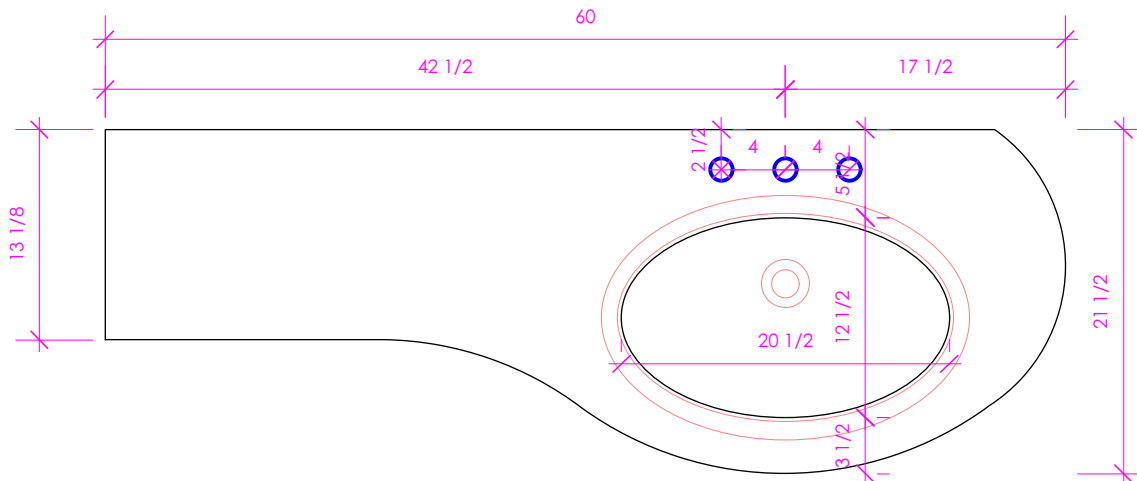

LACAVA

Flou

FLO-60RT

FEATURES:

- EASED EDGES
- USED WITH **33LA** SINK (SOLD SEPARATELY)
- PLEASE SPECIFY **FAUCET HOLE CUTOUTS**
- PROUDLY HANDMADE IN THE USA

FINISHES:

WOOD:

STANDARD:

02 - NATURAL CHERRY
07 - NATURAL WALNUT
24 - CLASSIC WALNUT
20 - ASH GRAY
06 - WENGE
33 - AFRICAN MAHOAGANY

PREMIUM:

22 - GRAY ZEBRA
31 - WHITE OAK
27 - RUSTIC
47 - SMOKY WALNUT

LUXURY:

37 - WEATHERED OAK
52 - SILVER OAK
50 - HORIZON BLUE

46 - DRIFTWOOD
NEWTERRA ONLY

COUNTERTOP:

STONE:

WH - BIANCO
LN - LINAC
SL - ATHENS

2CM OR 3CM
BASED ON
MARKET
AVAILABILITY

QUARTZ:

PR - PURO
AH - ASH

2CM OR 3CM
BASED ON
MARKET
AVAILABILITY

SOLID SURFACE:

M - SATIN WHITE
G - POLISHED WHITE
R - MARMO
V - LAVA
D - OBSIDIAN

1/2" THICKNESS

CONCRETE:

SND - SAND
SLT - SLATE
TER - TERRACOTTA
CHL - CHARCOAL

METALS:

METAL:

21 - BRUSHED STAINLESS STEEL
10 - POLISHED STAINLESS STEEL

44 - MATTE BLACK
MW - MATTE WHITE
BPW - BRASS POWDER COAT

LACAVA reserves the right to revise any dimension or information on this sheet without notice. Dimensions are nominal and may vary within an industry accepted tolerance of 1/4". Cabinets with 'vanity top' sinks are made to the matching sink and dimensions may vary. LACAVA is not responsible for any cutouts, countertops, or furniture made without the actual product or template. Differences in color, grain, appearance, and texture are inherent in all natural woodwork and should be expected. Variances in these qualities are not deemed manufacturing defects and will not be accepted as valid reasons for return or exchanges. Plumbing specifications are only a guideline and may need alteration based on application.

6630 WEST WRIGHTWOOD
CHICAGO, IL 60707

PH: 773-637-9600
FAX: 773-637-9601

LACAVA.COM
INFO@LACAVA.COM