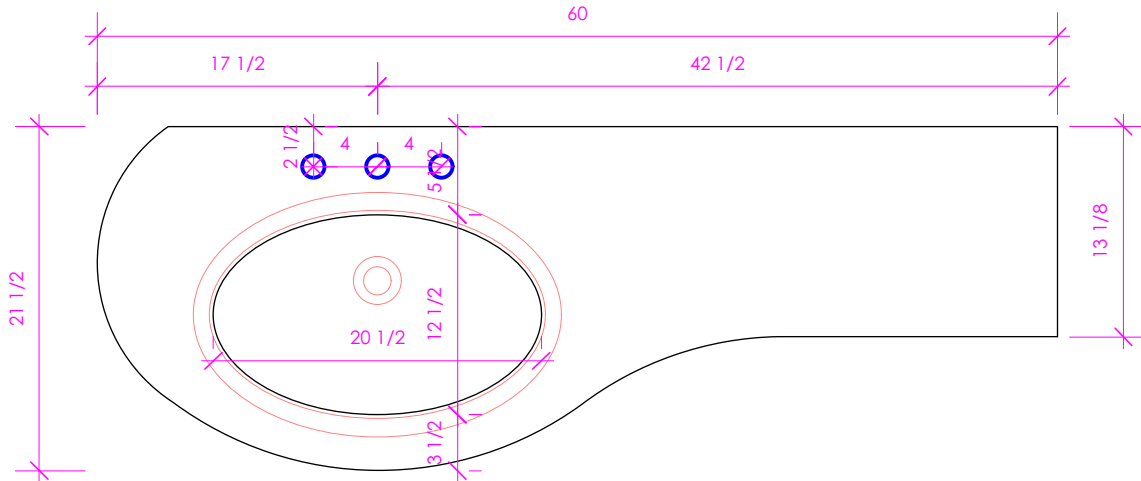

### FEATURES:

- EASED EDGES
- USED WITH **33LA** SINK (SOLD SEPARATELY)
- PLEASE SPECIFY **FAUCET HOLE CUTOUTS**
- PROUDLY HANDMADE IN THE USA