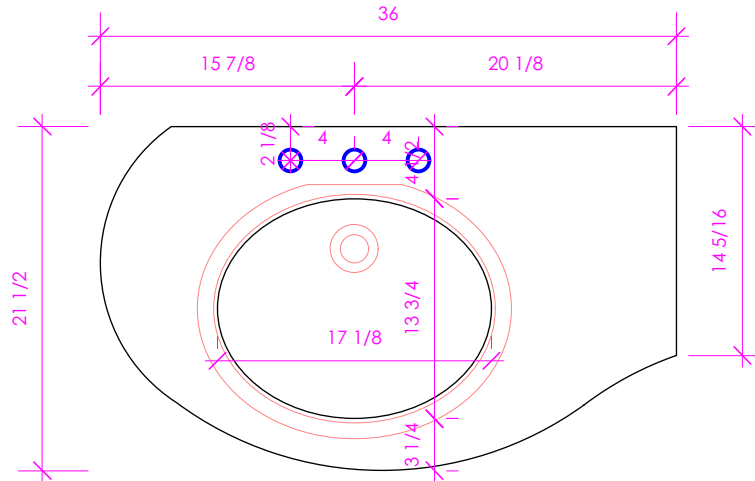

LACAVA

Flou

FLO-36LT

FEATURES:

- EASED EDGES
- USED WITH 33S SINK (SOLD SEPARATELY)
- PLEASE SPECIFY FAUCET HOLE CUTOUTS
- PROUDLY HANDMADE IN THE USA

FINISHES:

WOOD:

STANDARD: