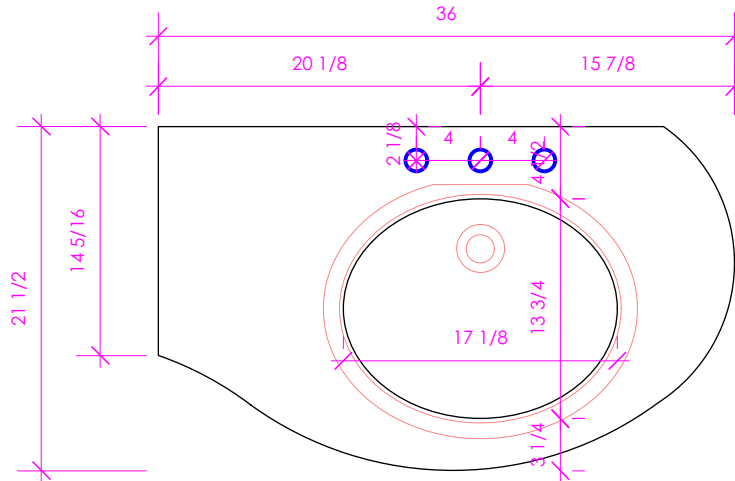

LACAVA reserves the right to revise any dimension or information on this sheet without notice. Dimensions are nominal and may vary within an industry accepted tolerance of 1/4". Cabinets with 'vanity top' sinks are made to the matching sink and dimensions may vary. LACAVA is not responsible for any cutouts, countertops, or furniture made without the actual product or template. Differences in color, grain, appearance, and texture are inherent in all natural woodwork and should be expected. Variances in these qualities are not deemed manufacturing defects and will not be accepted as valid reasons for return or exchanges. Plumbing specifications are only a guideline and may need alteration based on application.

6630 WEST WRIGHTWOOD
CHICAGO, IL 60707

PH: 773-637-9600
FAX: 773-637-9601

LACAVA.COM
INFO@LACAVA.COM

LACAVA

Flou

FLO-36RT

FEATURES:

- EASED EDGES
- USED WITH **33S** SINK (SOLD SEPARATELY)
- PLEASE SPECIFY **FAUCET HOLE CUTOUTS**
- PROUDLY HANDMADE IN THE USA