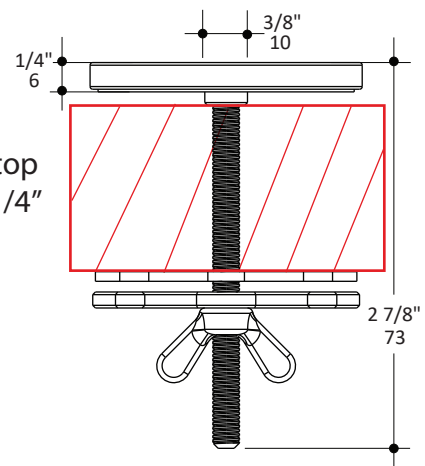

### Specifications:

<b>Installation:</b>	Hand installed - no tools are required
<b>Exterior Dimensions:</b>	Ø 2" x 2 7/8" h
<b>Material:</b>	Metal
<b>Finishes:</b>	CR - polished chrome PN - polished nickel NI - brushed nickel BG - brushed gold 44 - matte black TN - titanium MW - matte white BB- brushed bronze BK- black chrome
<b>Faucet Hole Size:</b>	Ø 1 3/8"

### Features:

- Plated brass construction
- Includes mounting hardware
- Easy installation and works for all kind of sinks
- Seals water completely on the surface with a thin gasket

Max Countertop  
Thickness: 2 1/4"

LACAVA reserves the right to revise any dimension or information on this sheet without notice. Dimensions are nominal and may vary within an industry accepted tolerance of 1/4". Drawings provided herein are meant to give the user an idea of the product and are not made to scale. Location of plumbing is meant for reference, your specific application may vary.