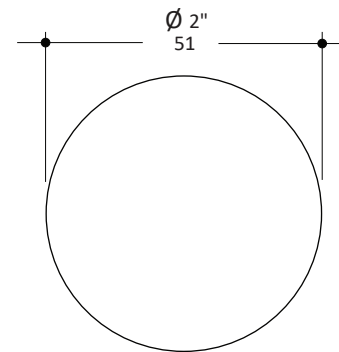

### Specifications:

<b>Installation:</b>	Hand installed - no tools are required
<b>Exterior Dimensions:</b>	Ø 2" x 2 7/8" h
<b>Material:</b>	Metal
<b>Finishes:</b>	CR - polished chrome PN - polished nickel NI - brushed nickel BG - brushed gold 44 - matte black TN - titanium MW - matte white BB- brushed bronze BK- black chrome
<b>Faucet Hole Size:</b>	Ø 1 3/8"

### Features:

- Plated brass construction
- Includes mounting hardware
- Easy installation and works for all kind of sinks
- Seals water completely on the surface with a thin gasket

Max Countertop  
Thickness: 2 1/4"

LACAVA reserves the right to revise any dimension or information on this sheet without notice. Dimensions are nominal and may vary within an industry accepted tolerance of 1/4". Drawings provided herein are meant to give the user an idea of the product and are not made to scale. Location of plumbing is meant for reference, your specific application may vary.