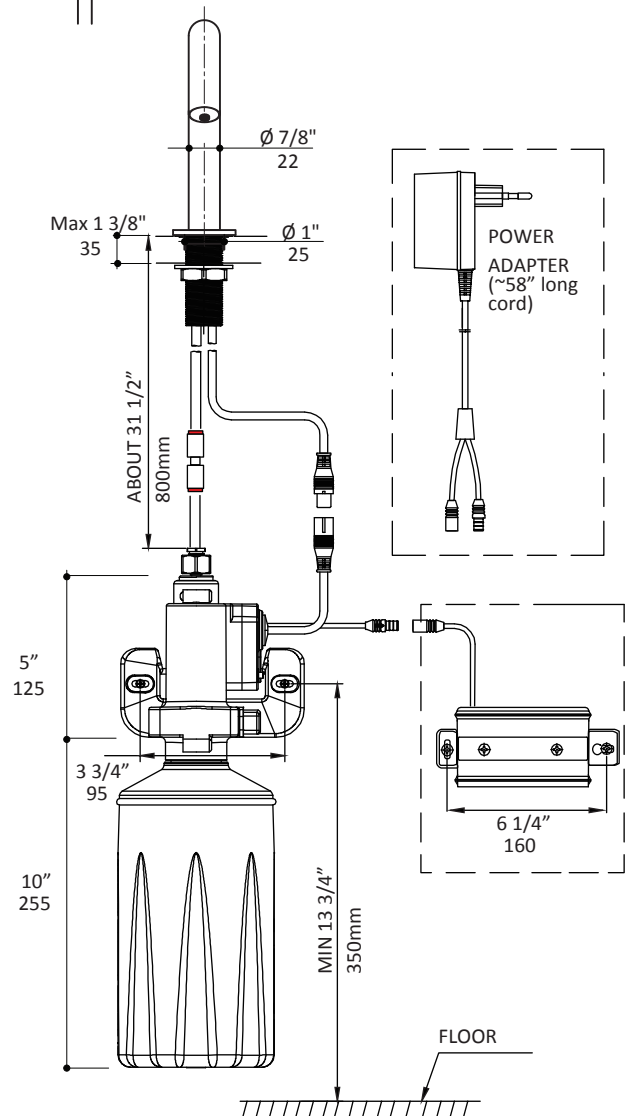

## Specifications:

<b>Installation:</b>	deck-mount 1-hole, touch-free
<b>Exterior Dimensions:</b>	H: 5 1/2" SPOUT: 3 5/8"
<b>Material:</b>	solid brass construction spout
<b>Soap volume discharge:</b>	0.07 oz (2mL)/level (4 levels)
<b>Power supply:</b>	AC/DC
<b>Finishes:</b>	CR - polished chrome PN - polished nickel 21 - brushed stainless steel NI - brushed nickel BG - brushed gold 44 - matte black TN - titanium MW - matte white (made to order)
<b>Cutout Size:</b>	Ø 1 1/8"
<b>Accessories included:</b>	power adapter, large soap bottle #EXBTL, all supply lines and battery box

## Features:

- **Touch-free safety from spreading undesirable pathogens**
- **Commercial grade automated fixture**
- Power supply options:
  - AC - transformer with a plug to electricity and/or
  - DC - battery pack for 4 x D alkaline batteries (batteries not included)
    - on average lasts for 75,000 use cycles
- Plastic refillable bottle with 0.5 gal (1.9 L) capacity
- Optional small bottle .21 gal (.8 L) supplied upon request – specify code EXBTS at the time of order
- Liquid soap viscosity: 1000-3500 cps (mpa-s). Not for use with foam soap
- Minimum distance between sensor and surface 4"
- Sensor life expectancy: 500,000 cycles
- No reflective surfaces (mirrors, polished metal finishes, etc) to be placed in the range of the sensor

## Recommended Items:

- Replacement parts:
  - #PUMP2 - replacement pump
  - #4DBATPK - replacement battery pack
  - #EXBTL - replacement large soap bottle, .5 gal
  - #EXBTS - replacement small soap bottle, .21 gal
- #EX11, #EX21, #EX31 - matching electronic faucets
- #EX42-D1 - matching electronic hand-dryer

LACAVA reserves the right to revise any dimension or information on this sheet without notice. Dimensions are nominal and may vary within an industry accepted tolerance of 1/4". Drawings provided herein are meant to give the user an idea of the product and are not made to scale. Location of plumbing is meant for reference, your specific application may vary.