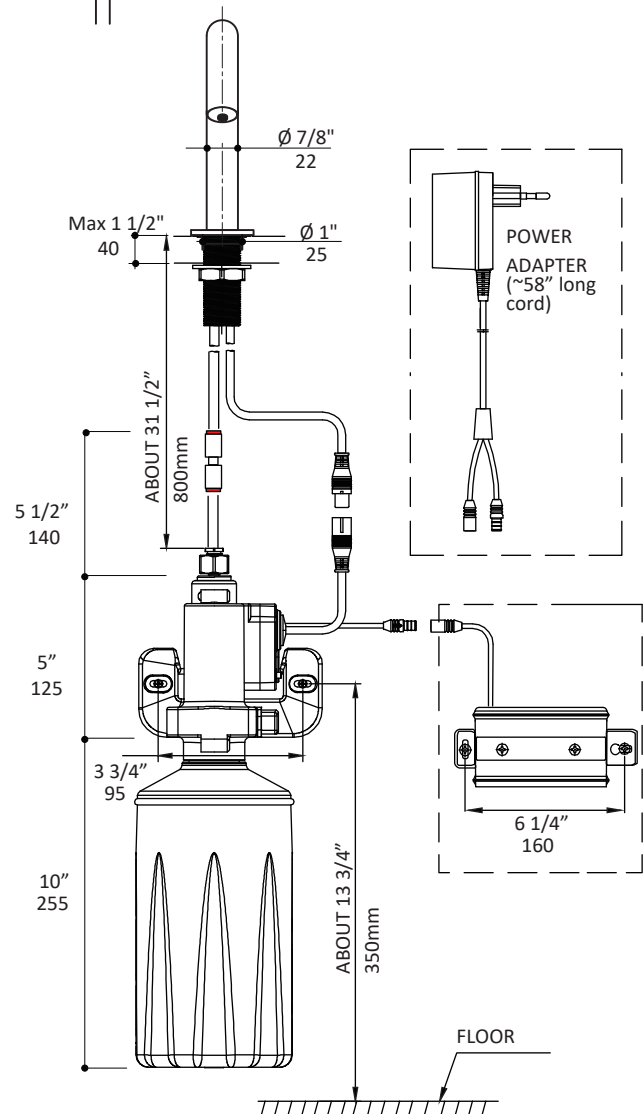

Specifications:

Installation:	deck-mount 1-hole, touch-free
Exterior Dimensions:	H: 5 1/2" SPOUT: 3 5/8"
Material:	solid brass construction spout
Soap volume discharge:	0.07 oz (2mL)/level (4 levels)
Power supply:	AC/DC
Finishes:	CR - polished chrome PN - polished nickel 21 - brushed stainless steel NI - brushed nickel BG - brushed gold 44 - matte black TN - titanium
Cutout Size:	Ø 1 1/8"
Accessories included:	power adapter, large soap bottle #EXBTL, all supply lines and battery box

Features:

- **Touch-free safety from spreading undesirable pathogens**
- **Commercial grade automated fixture**
- Power supply options:
AC - transformer with a plug to electricity and/or
DC - battery pack for 4 x D alkaline batteries (batteries not included)
- on average lasts for 75,000 use cycles
- Plastic refillable bottle with 0.5 gal (1.9 L) capacity
- Optional small bottle .21 gal (.8 L) supplied upon request – specify code EXBTS at the time of order
- Liquid soap viscosity: 1000-3500 cps (mpA-s)
- Sensing distance by default: 4" (10cm)
- Sensing range: 2"-8" (5cm - 20cm) adjustable with a magnet
- Complements the Zoom Collection

Codes + Standards:

Recommended Items:

- Replacement parts:
 - #PUMP2 - replacement pump
 - #4DBATPK - replacement battery pack
 - #EXBTL - replacement large soap bottle, .5 gal
 - #EXBTS - replacement small soap bottle, .21 gal
- #EX11 - matching electronic faucet

LACAVA reserves the right to revise any dimension or information on this sheet without notice. Dimensions are nominal and may vary within an industry accepted tolerance of 1/4". Drawings provided herein are meant to give the user an idea of the product and are not made to scale. Location of plumbing is meant for reference, your specific application may vary.