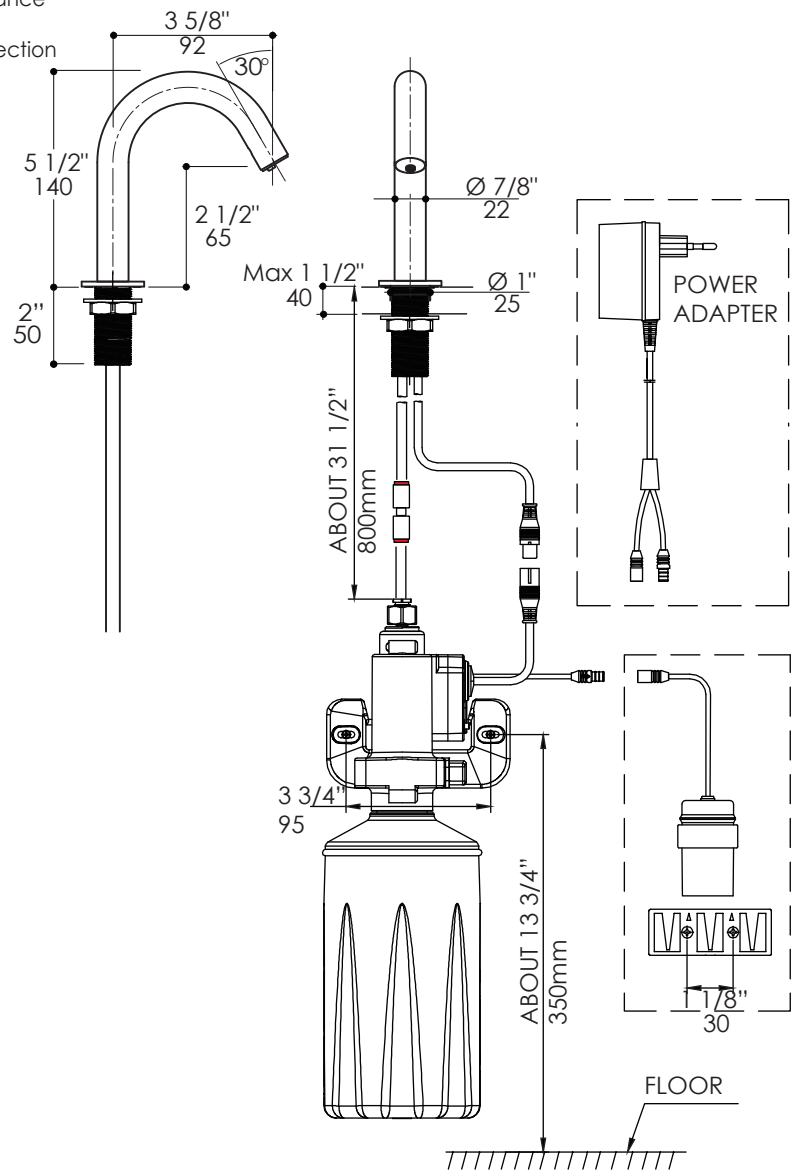

Zoom Soap Dispenser Item #EX13

Features:

- Deck-mount electronic touch-free soap dispenser
- Brass construction with 0.5 gal (1.9 L) plastic refillable bottle
- Promotes germ free and automated environment
- Liquid soap viscosity: 100-3500 cp (mpA-s)
- Soap volume discharge: 0.07 oz (2mL)/level (4 levels)
- Sensor range: 0-3" (0-8cm)
- It can be installed to meet ADA compliance

Warnings:

- Do not install the soap dispenser facing a mirror or other electronic systems operated by an infra-red sensor
- To prevent reflection problems, it is recommended to keep a min. distance of 5' (1.5 meters) between the soap dispenser and other objects
- The user hands should not interfere with the soap dispenser sensor detection area while operating a nearby faucet or other objects

Product Specifications:

Finish Options:

CR - Polished Chrome

Power Supply Options:

- AC - transformer with a plug to electricity and/or
- DC - battery pack for 4 D alkaline batteries (batteries not included)
 - averagely last for 75,000 use cycles

Notes:

Drawings provided herein are meant to give the user an idea of the product and are not made to scale. The size in inches is rounded up to the nearest 1/16".

LACAVA is committed to the highest level of customer service. Please feel free to contact us at 1-888-522-2823 (toll free) or by email at info@lacava.com for technical assistance or any general inquiries.