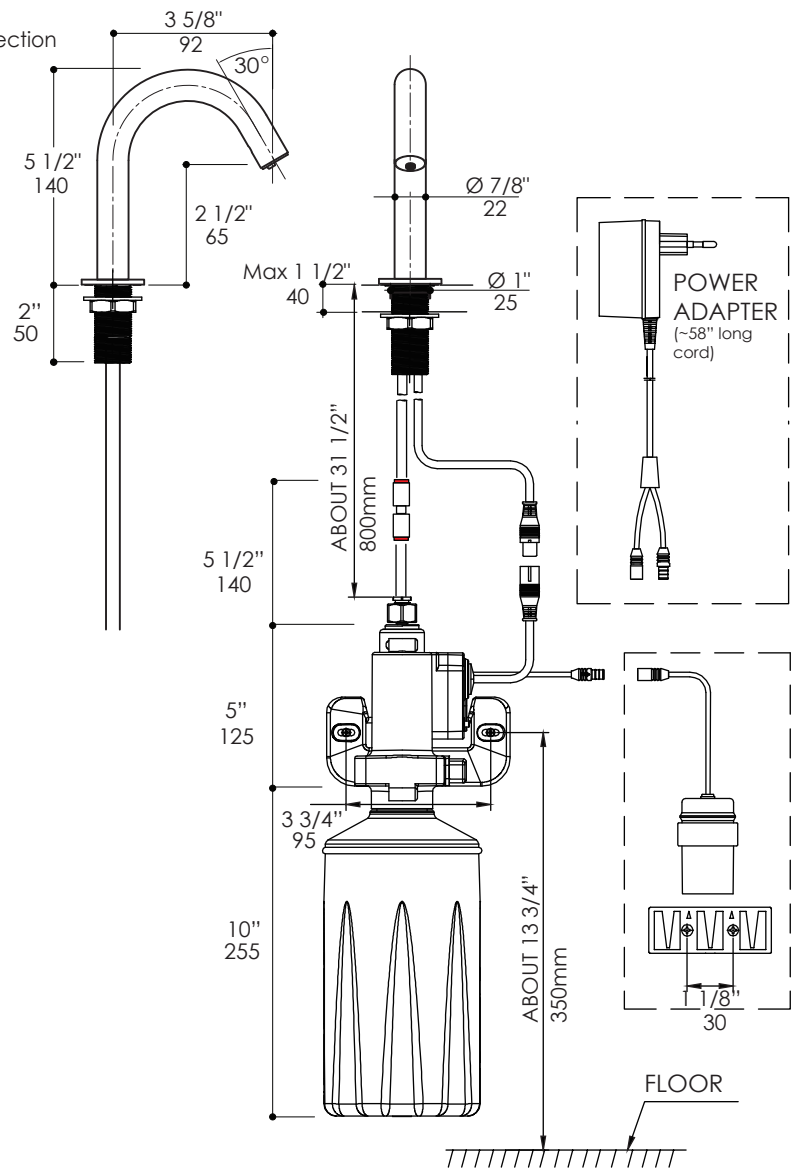

Zoom Soap Dispenser Item #EX13

Features:

- Deck-mount electronic touch-free soap dispenser
- Brass construction with 0.5 gal (1.9 L) plastic refillable bottle
- Promotes germ free and automated environment
- Liquid soap viscosity: 100-3500 cp (mpA-s)
- Soap volume discharge: 0.07 oz (2mL)/level (4 levels)
- Sensing distancing by default: 4" (10cm)
- Sensing range: 2" - 8" (5cm - 20cm) adjustable by magnet
- It can be installed to meet ADA compliance

Warnings:

- Do not install the soap dispenser facing a mirror or other electronic systems operated by an infra-red sensor
- The user hands should not interfere with the soap dispenser sensor detection area while operating a nearby faucet or other objects

Product Specifications:

Finish Options:

- CR - Polished Chrome
- PN - Polished Nickel
- NI - Brushed Nickel
- BG - Brushed Gold
- 44 - Matte Black
- TN - Titanium

Power Supply Options:

- AC - transformer with a plug to electricity and/or
- DC - battery pack for 4 D alkaline batteries (batteries not included)
 - on average lasts for 75,000 use cycles

Notes:

Drawings provided herein are meant to give the user an idea of the product and are not made to scale. The size in inches is rounded up to the nearest 1/16".

LACAVA is committed to the highest level of customer service. Please feel free to contact us at 773-637-9600 or by email at info@lacava.com for technical assistance or any general inquiries.