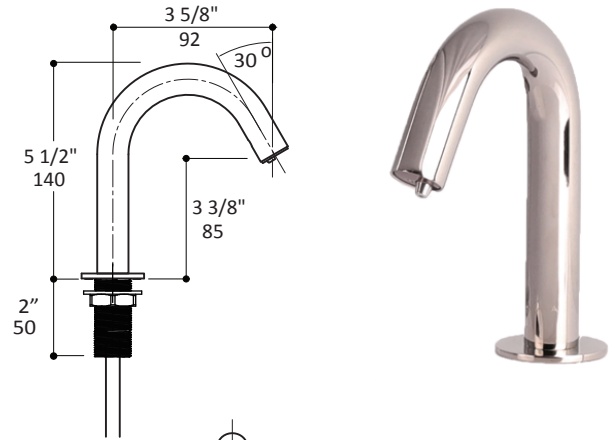

## Specifications:

<b>Installation:</b>	deck-mount 1-hole, touch-free
<b>Exterior Dimensions:</b>	H: 5 1/2" SPOUT: 3 5/8"
<b>Material:</b>	solid brass construction spout
<b>Soap volume discharge:</b>	0.07 oz (2mL)/level (4 levels)
<b>Power supply:</b>	AC/DC
<b>Finishes:</b>	CR - polished chrome PN - polished nickel 21 - brushed stainless steel NI - brushed nickel BG - brushed gold 44 - matte black TN - titanium MW - matte white (made to order)
<b>Cutout Size:</b>	Ø 1 1/8"
<b>Accessories included:</b>	power adapter, large soap bottle #EXBTL, all supply lines and battery box

## Features:

- **Touch-free safety from spreading undesirable pathogens**
- **Commercial grade automated fixture**
- Power supply options:
  - AC - transformer with a plug to electricity and/or
  - DC - battery pack for 4 x D alkaline batteries (batteries not included)
    - on average lasts for 75,000 use cycles
- Plastic refillable bottle with 0.5 gal (1.9 L) capacity
- Optional small bottle .21 gal (.8 L) supplied upon request – specify code EXBTS at the time of order
- Liquid soap viscosity: 1000-3500 cps (mpa-s). Not for use with foam soap
- Minimum distance between sensor and surface 4"
- Sensor life expectancy: 500,000 cycles
- No reflective surfaces (mirrors, polished metal finishes, etc) to be placed in the range of the sensor

LACAVA reserves the right to revise any dimension or information on this sheet without notice. Dimensions are nominal and may vary within an industry accepted tolerance of 1/4". Drawings provided herein are meant to give the user an idea of the product and are not made to scale. Location of plumbing is meant for reference, your specific application may vary.