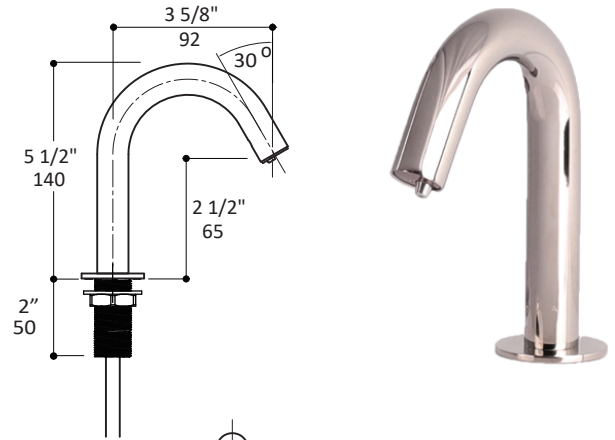

Specifications:

Installation:	deck-mount 1-hole, touch-free
Exterior Dimensions:	H: 5 1/2" SPOUT: 3 5/8"
Material:	solid brass construction spout
Soap volume discharge:	0.07 oz (2mL)/level (4 levels)
Power supply:	AC/DC
Finishes:	CR - polished chrome PN - polished nickel 21 - brushed stainless steel NI - brushed nickel BG - brushed gold 44 - matte black TN - titanium
Cutout Size:	Ø 1 1/8"
Accessories included:	power adapter, large soap bottle #EXBTL, all supply lines and battery box

Features:

- **Touch-free safety from spreading undesirable pathogens**
- **Commercial grade automated fixture**
- Power supply options:
AC - transformer with a plug to electricity and/or
DC - battery pack for 4 x D alkaline batteries (batteries not included)
- on average lasts for 75,000 use cycles
- Plastic refillable bottle with 0.5 gal (1.9 L) capacity
- Optional small bottle .21 gal (.8 L) supplied upon request – specify code EXBTS at the time of order
- Liquid soap viscosity: 1000-3500 cps (mpA-s)
- Sensing distance by default: 4" (10cm)
- Sensing range: 2"-8" (5cm - 20cm) adjustable with a magnet
- Complements the Zoom Collection

Codes + Standards:

Recommended Items:

- Replacement parts:
 - #PUMP2 - replacement pump
 - #4DBATPK - replacement battery pack
 - #EXBTL - replacement large soap bottle, .5 gal
 - #EXBTS - replacement small soap bottle, .21 gal
- #EX11 - matching electronic faucet

LACAVA reserves the right to revise any dimension or information on this sheet without notice. Dimensions are nominal and may vary within an industry accepted tolerance of 1/4". Drawings provided herein are meant to give the user an idea of the product and are not made to scale. Location of plumbing is meant for reference, your specific application may vary.