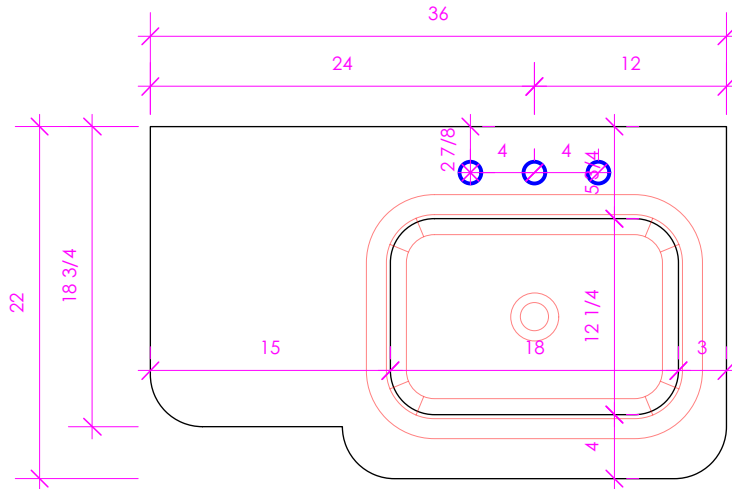

LACAVA

ELEGANZA

ELE-36RT

FEATURES:

- EASED EDGES
- USED WITH **H270** SINK (SOLD SEPARATELY)
- PLEASE SPECIFY **FAUCET HOLE CUTOUTS**
- PROUDLY HANDMADE IN THE USA

FINISHES:

WOOD:

STANDARD:

COUNTERTOP:

STONE:

WH - BIANCO
LN - LINAC
SL - ATHENS

2CM OR 3CM
BASED ON
MARKET
AVAILABILITY

QUARTZ:

PR - PURO
AH - ASH

2CM OR 3CM
BASED ON
MARKET
AVAILABILITY

SOLID SURFACE: