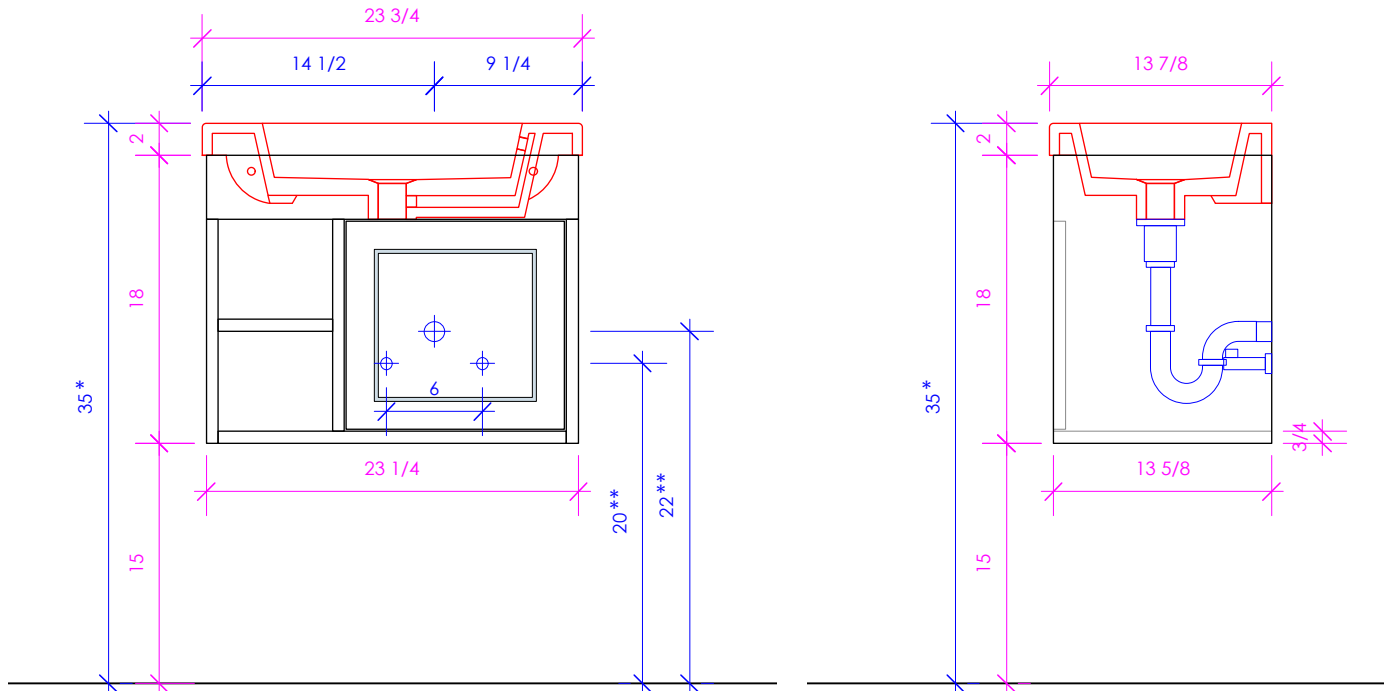

LACAVA

DIMINI

DIM-W-24

* Recommended installation height
 ** Recommended plumbing location

FEATURES:

- WALL MOUNT VANITY
- ONE DOOR WITH SOFT-CLOSE HINGES
- DECORATIVE HARDWARE **K527** INCLUDED BUT NOT INSTALLED - CAN BE INSTALLED UPON REQUEST
- DECORATIVE METAL INLAY **TR1** AVAILABLE (SOLD SEPARATELY)
- OPEN CUBBIES ON THE LEFT SIDE
- USED WITH **5272** SINK (SOLD SEPARATELY)
- MOUNTING: FRENCH CLEAT (INCLUDED) (SEE FURNITURE MANUAL)
- PROUDLY HANDMADE IN THE USA
- MANUFACTURED WITH LOW VOC FINISHES AND WOOD FROM RENEWABLE FORESTS

LACAVA reserves the right to revise any dimension or information on this sheet without notice. Dimensions are nominal and may vary within an industry accepted tolerance of 1/4". Cabinets with 'vanity top' sinks are made to the matching sink and dimensions may vary. LACAVA is not responsible for any cutouts, countertops, or furniture made without the actual product or template. Differences in color, grain, appearance, and texture are inherent in all natural woodwork and should be expected. Variances in these qualities are not deemed manufacturing defects and will not be accepted as valid reasons for return or exchanges. Plumbing specifications are only a guideline and may need alteration based on application.