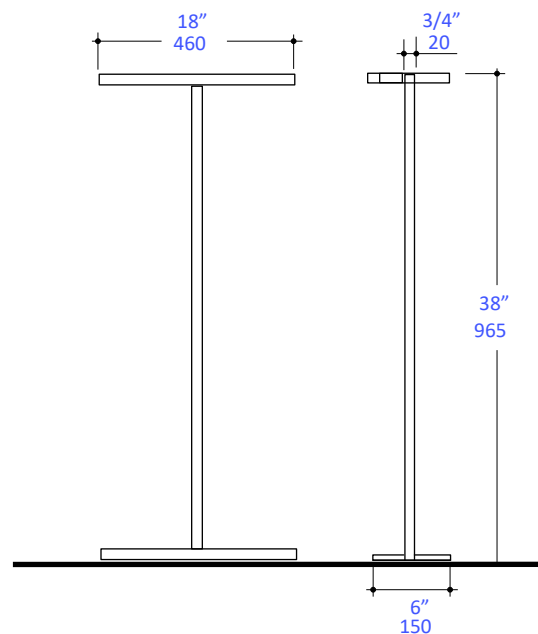

LACAVA reserves the right to revise any dimension or information on this sheet without notice. Dimensions are nominal and may vary within an industry accepted tolerance of 1/4". Drawings provided herein are meant to give the user an idea of the product and are not made to scale. Location of plumbing is meant for reference, your specific application may vary.