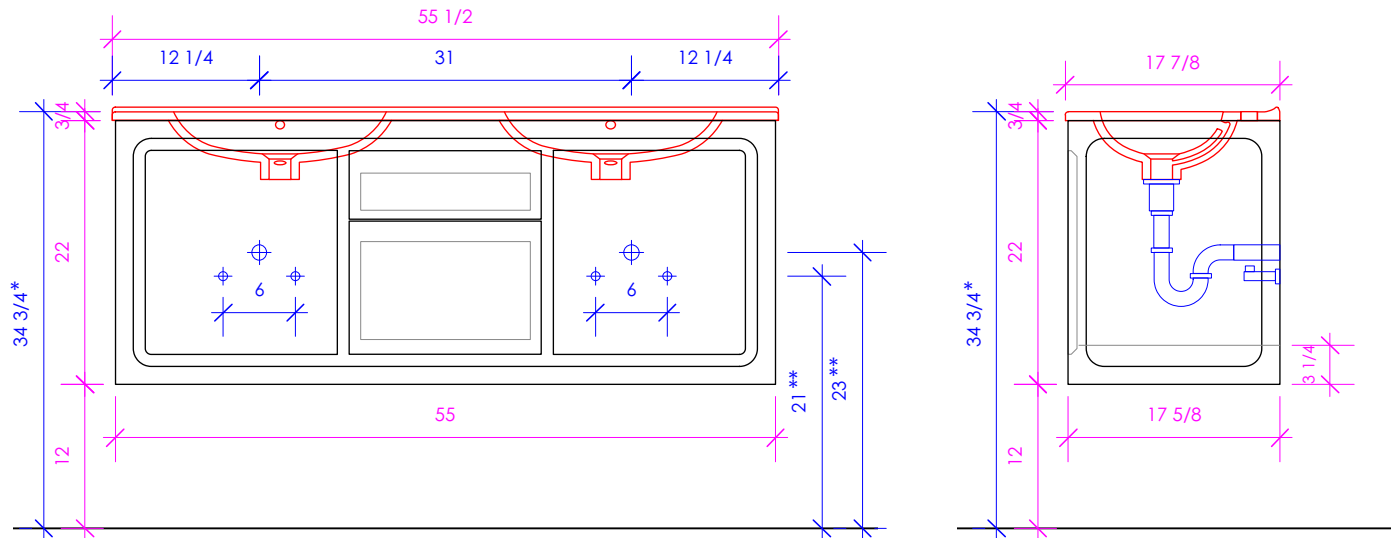

LACAVA

AQUATRE

AQT-W-56

* Recommended installation height
** Recommended plumbing location

FEATURES:

- WALL MOUNT VANITY
- ROUNDED CORNERS DETAILS
- TWO DOORS WITH SOFT-CLOSE HINGES
- TWO DRAWERS WITH SELF-CLOSE GLIDES
- DRAWER BOXES STAINED TO REFLECT EXTERIOR FINISH
- ROUTED FINGERPULL OPENINGS
- USED WITH 8071 SINK (SOLD SEPARATELY)
- **TWO-TONE** FINISH AVAILABLE UPON REQUEST
- MOUNTING: FRENCH CLEAT (INCLUDED)
(SEE FURNITURE MANUAL)
- PROUDLY HANDMADE IN THE USA
- MANUFACTURED WITH LOW VOC FINISHES AND WOOD FROM RENEWABLE FORESTS

LACAVA reserves the right to revise any dimension or information on this sheet without notice. Dimensions are nominal and may vary within an industry accepted tolerance of 1/4". Cabinets with 'vanity top' sinks are made to the matching sink and dimensions may vary. LACAVA is not responsible for any cutouts, countertops, or furniture made without the actual product or template. Differences in color, grain, appearance, and texture are inherent in all natural woodwork and should be expected. Variances in these qualities are not deemed manufacturing defects and will not be accepted as valid reasons for return or exchanges. Plumbing specifications are only a guideline and may need alteration based on application.