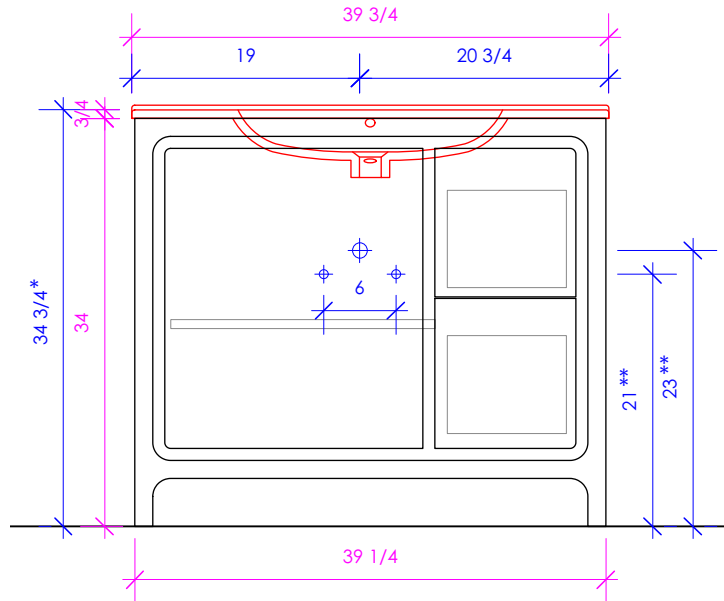

LACAVA

AQUATRE

AQT-F-40

SUGGESTED PLUMBING LOCATION WHEN USED WITH 8072

* Recommended installation height
** Recommended plumbing location

FEATURES:

- FLOOR STANDING VANITY
- ROUNDED CORNERS DETAILS
- ONE DOOR WITH SOFT-CLOSE HINGES
- ONE ADJUSTABLE SHELF INSIDE
- TWO DRAWERS WITH SELF-CLOSE GLIDES
- DRAWER BOXES STAINED TO REFLECT EXTERIOR FINISH
- ROUTED FINGERPULL OPENINGS
- USED WITH 8073 SINK (SOLD SEPARATELY)
- **TWO-TONE** FINISH AVAILABLE UPON REQUEST
- MOUNTING: WOOD SPANS ACROSS THE BACK
(SEE FURNITURE MANUAL)
- PROUDLY HANDMADE IN THE USA
- MANUFACTURED WITH LOW VOC FINISHES AND WOOD FROM RENEWABLE FORESTS