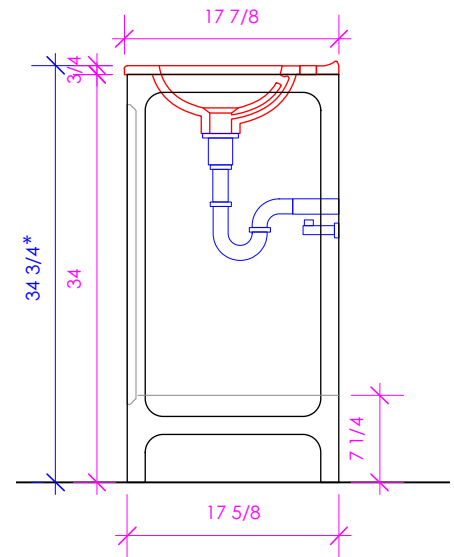

LACAVA

AQUATRE

AQT-F-40

SUGGESTED PLUMBING LOCATION WHEN USED WITH 8072

* Recommended installation height
** Recommended plumbing location

FEATURES:

- FLOOR STANDING VANITY
- ROUNDED CORNERS DETAILS
- ONE DOOR WITH SOFT-CLOSE HINGES
- ONE ADJUSTABLE SHELF INSIDE
- TWO DRAWERS WITH SELF-CLOSE GLIDES
- DRAWER BOXES STAINED TO REFLECT EXTERIOR FINISH
- ROUTED FINGERPULL OPENINGS
- USED WITH 8073 SINK (SOLD SEPARATELY)
- **TWO-TONE** FINISH AVAILABLE UPON REQUEST
- MOUNTING: WOOD SPANS ACROSS THE BACK
(SEE FURNITURE MANUAL)
- PROUDLY HANDMADE IN THE USA
- MANUFACTURED WITH LOW VOC FINISHES AND WOOD FROM RENEWABLE FORESTS