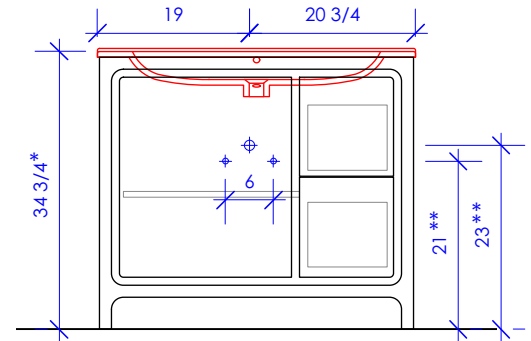

LACAVA

AQUATRE

AQT-F-40

SUGGESTED PLUMBING LOCATION WHEN USED WITH 8072

* Recommended installation height
** Recommended plumbing location

FEATURES:

- FLOOR STANDING VANITY
- ROUNDED CORNERS DETAILS
- ONE DOOR WITH SOFT-CLOSE HINGES
- ONE ADJUSTABLE SHELF INSIDE
- TWO DRAWERS WITH SELF-CLOSE GLIDES
- DRAWER BOXES STAINED TO REFLECT EXTERIOR FINISH
- ROUTED FINGERPULL OPENINGS
- USED WITH 8073 SINK (SOLD SEPARATELY)
- **TWO-TONE** FINISH AVAILABLE UPON REQUEST
- MOUNTING: WOOD SPANS ACROSS THE BACK
(SEE FURNITURE MANUAL)
- PROUDLY HANDMADE IN THE USA
- MANUFACTURED WITH LOW VOC FINISHES AND WOOD FROM RENEWABLE FORESTS