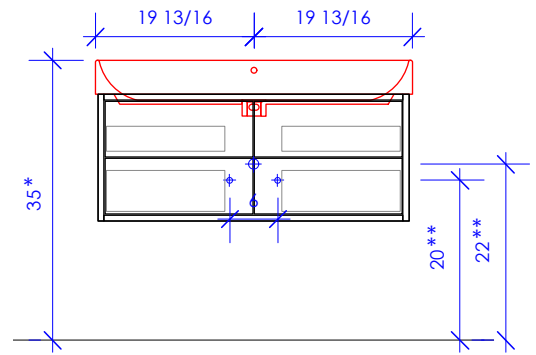

LACAVA

AQUASEI

AQS-W-40

SUGGESTED PLUMBING LOCATION WHEN USED WITH 5233 OR 5243C/L/R

SUGGESTED PLUMBING LOCATION WHEN USED WITH 5213

* Recommended installation height
** Recommended plumbing location

FEATURES: