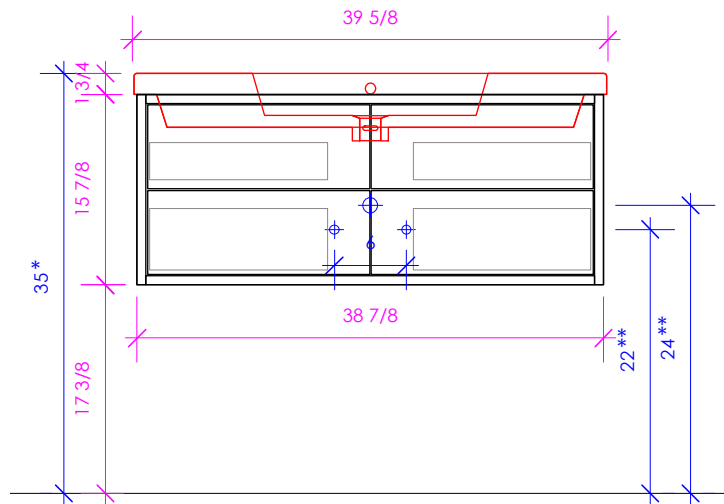

LACAVA

AQUASEI

AQS-W-40

SUGGESTED PLUMBING LOCATION WHEN USED WITH 5233 OR 5243C/L/R

SUGGESTED PLUMBING LOCATION WHEN USED WITH 5213

* Recommended installation height
** Recommended plumbing location

FEATURES: