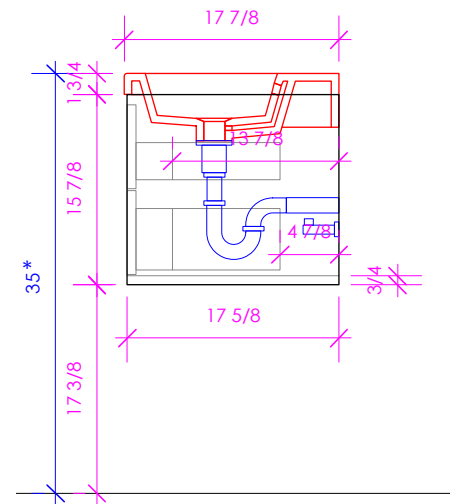

LACAVA

AQUASEI

AQS-W-40

SUGGESTED PLUMBING LOCATION WHEN USED WITH 5233 OR 5243C/L/R

SUGGESTED PLUMBING LOCATION WHEN USED WITH 5213

* Recommended installation height
** Recommended plumbing location

FEATURES: