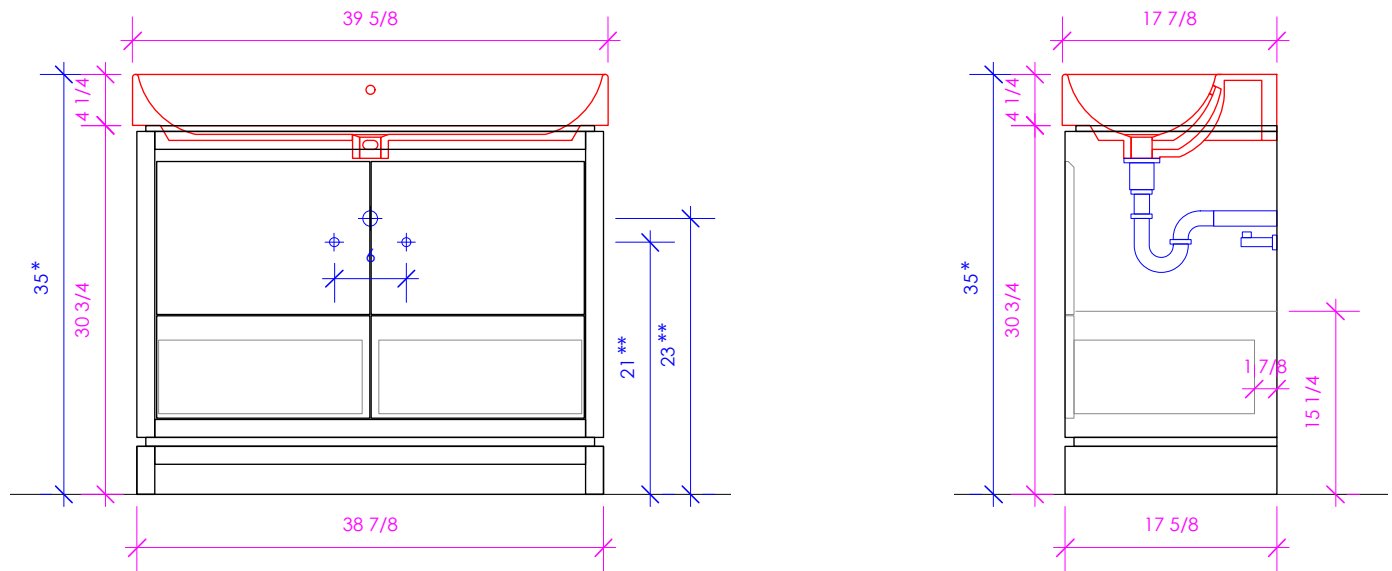

LACAVA

AQUASEI

AQS-F-40

FEATURES:

- FLOOR STANDING VANITY
- TWO DOORS WITH SOFT-CLOSE HINGES
- ROUTED FINGERPULL OPENINGS
- TWO DRAWERS WITH SELF-CLOSE GLIDES
- DRAWER BOXES STAINED TO REFLECT EXTERIOR FINISH
- DECORATIVE HARDWARE **K470** INCLUDED BUT NOT INSTALLED - CAN BE INSTALLED UPON REQUEST
- USED WITH **5233 OR 5243C/L/R** SINK (SOLD SEPARATELY)
- MOUNTING: WOOD SPANS ACROSS THE BACK
(SEE FURNITURE MANUAL)
- PROUDLY HANDMADE IN THE USA
- MANUFACTURED WITH LOW VOC FINISHES AND WOOD FROM RENEWABLE FORESTS

LACAVA reserves the right to revise any dimension or information on this sheet without notice. Dimensions are nominal and may vary within an industry accepted tolerance of 1/4". Cabinets with 'vanity top' sinks are made to the matching sink and dimensions may vary. LACAVA is not responsible for any cutouts, countertops, or furniture made without the actual product or template. Differences in color, grain, appearance, and texture are inherent in all natural woodwork and should be expected. Variances in these qualities are not deemed manufacturing defects and will not be accepted as valid reasons for return or exchanges. Plumbing specifications are only a guideline and may need alteration based on application.