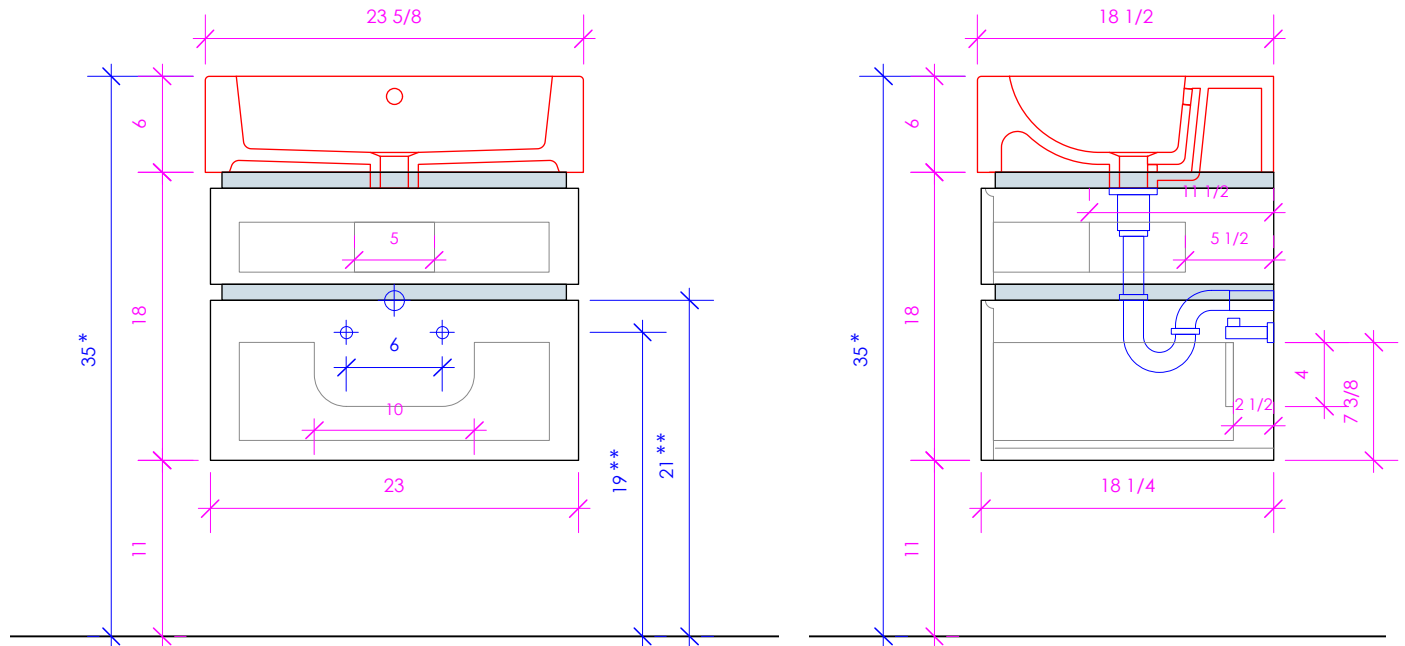

LACAVA

AQUAGRANDE

AQG-W-24

* Recommended installation height
** Recommended plumbing location

FEATURES:

- WALL MOUNT VANITY
- TWO DRAWERS WITH SELF-CLOSE GLIDES
- DRAWER BOXES STAINED TO REFLECT EXTERIOR FINISH
- DECORATIVE POLISHED TRIM OPTIONAL
- ROUTED FINGERPULLS
- USED WITH 5464 SINK (SOLD SEPARATELY)
- MOUNTING: FRENCH CLEAT (INCLUDED)
(SEE FURNITURE MANUAL)
- PROUDLY HANDMADE IN THE USA
- MANUFACTURED WITH LOW VOC FINISHES
AND WOOD FROM RENEWABLE FORESTS