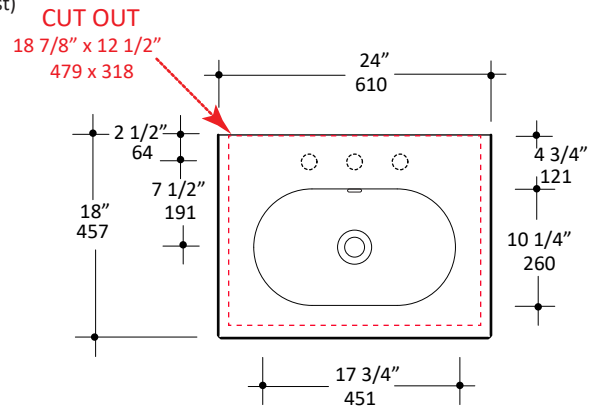

Specifications:

Installation:	Vanity-top
Exterior Dimensions:	24" w x 18" d x 5 1/2" h
Material:	Porcelain
Weight:	26 lbs
Overflow:	Yes
Finishes:	001 - White
Faucet Holes:	00 - no hole 01 - one centered hole 02 - two hole - center and right, 4" spread 03 - three hole, 8" spread
Cutout Size:	18 7/8" x 12 1/2" (template available upon request)
Faucet Hole Size:	Ø 1 3/8"
Drain Hole Size:	Ø 1 3/4"

Features:

- Porcelain sink with overflow
- Most standard American drains can also be used

Codes + Standards:

- Meets and exceeds applicable national codes and standards

Recommended Items:

- Furniture
 - AQT-F-24 - Freestanding under-counter vanity with two doors and one drawer on the bottom
 - AQT-W-24 - Wall-mount under-counter vanity with two doors routed for finger pulls
- European drain with overflow
 - 7100-12
 - 7100-13OF
 - 7100-16OF

LACAVA reserves the right to revise any dimension or information on this sheet without notice. Dimensions are nominal and may vary within an industry accepted tolerance of 1/4".
Drawings provided herein are meant to give the user an idea of the product and are not made to scale.
Revised: 8/23/2019