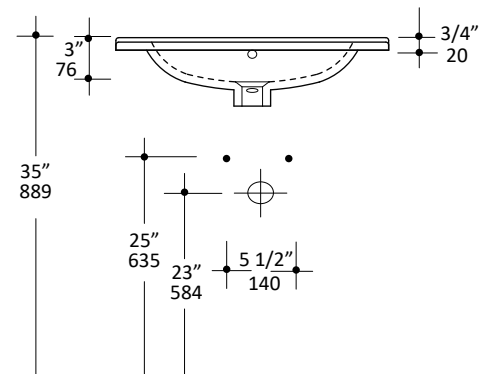

Specifications:

Installation:	Vanity-top
Exterior Dimensions:	24" w x 18" d x 5 1/2" h
Material:	Porcelain
Weight:	26 lbs
Overflow:	Yes
Finishes:	001 - White
Faucet Holes:	00 - no hole 01 - one centered hole 02 - two hole - center and right, 4" spread 03 - three hole, 8" spread
Cutout Size:	18 7/8" x 12 1/2" (template available upon request)
Faucet Hole Size:	Ø 1 3/8"
Drain Hole Size:	Ø 1 3/4"

LACAVA reserves the right to revise any dimension or information on this sheet without notice. Dimensions are nominal and may vary within an industry accepted tolerance of 1/4".
Drawings provided herein are meant to give the user an idea of the product and are not made to scale.
Revised: 8/23/2019