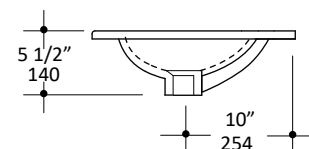

Specifications:

Installation:	Vanity-top
Exterior Dimensions:	24" w x 18" d x 5 1/2" h
Material:	Porcelain
Weight:	26 lbs
Overflow:	Yes
Finishes:	001 - White
Faucet Holes:	00 - no hole 01 - one centered hole 02 - two hole - center and right, 4" spread 03 - three hole, 8" spread
Cutout Size:	18 7/8" x 12 1/2" (template available upon request)
Faucet Hole Size:	Ø 1 3/8"
Drain Hole Size:	Ø 1 3/4"

LACAVA reserves the right to revise any dimension or information on this sheet without notice. Dimensions are nominal and may vary within an industry accepted tolerance of 1/4".
Drawings provided herein are meant to give the user an idea of the product and are not made to scale.
Revised: 8/23/2019