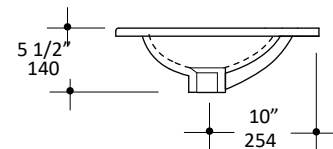

Specifications:

Installation:	Vanity-top
Exterior Dimensions:	40" w x 18 1/8" d x 5 1/2" h
Material:	Porcelain
Weight:	38 lbs
Overflow:	Yes
Finishes:	001 - White
Faucet Holes:	00 - no hole 01 - one centered hole 02 - two hole - center and right, 4" spread 03 - three hole, 8" spread
Cutout Size:	24 1/2" x 12 1/2" (template available upon request)
Faucet Hole Size:	Ø 1 3/8"
Drain Hole Size:	Ø 1 3/4"

LACAVA reserves the right to revise any dimension or information on this sheet without notice. Dimensions are nominal and may vary within an industry accepted tolerance of 1/4". Drawings provided herein are meant to give the user an idea of the product and are not made to scale.
Revised: 8/23/2019