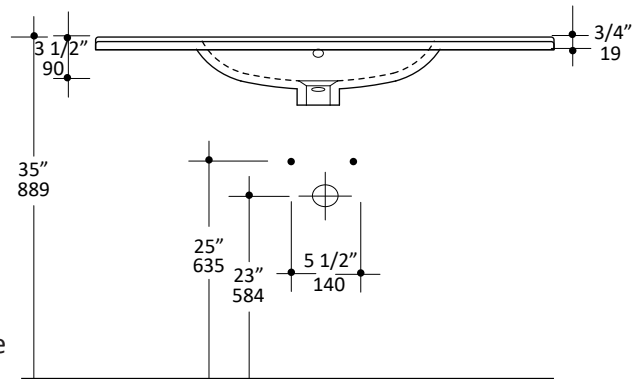

Specifications:

Installation:	Vanity-top
Exterior Dimensions:	40" w x 18 1/8" d x 5 1/2" h
Material:	Porcelain
Weight:	38 lbs
Overflow:	Yes
Finishes:	001 - White
Faucet Holes:	00 - no hole 01 - one centered hole 02 - two hole - center and right, 4" spread 03 - three hole, 8" spread
Cutout Size:	24 1/2" x 12 1/2" (template available upon request)
Faucet Hole Size:	Ø 1 3/8"
Drain Hole Size:	Ø 1 3/4"

LACAVA reserves the right to revise any dimension or information on this sheet without notice. Dimensions are nominal and may vary within an industry accepted tolerance of 1/4". Drawings provided herein are meant to give the user an idea of the product and are not made to scale.
Revised: 8/23/2019