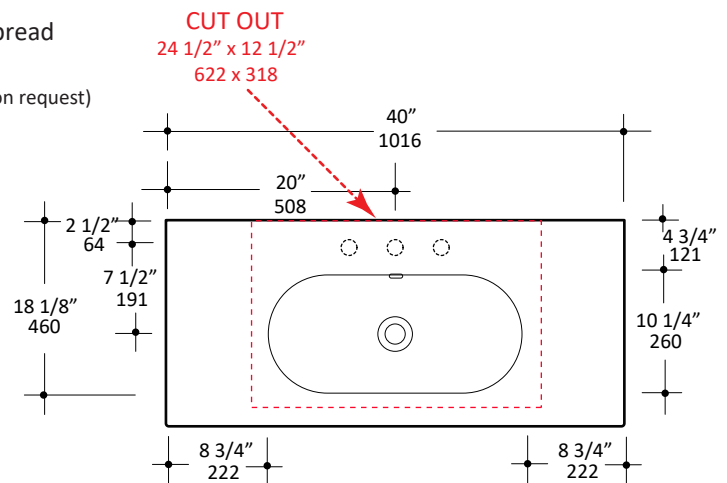

Specifications:

Installation:	Vanity-top
Exterior Dimensions:	40" w x 18 1/8" d x 5 1/2" h
Material:	Porcelain
Weight:	38 lbs
Overflow:	Yes
Finishes:	001 - White
Faucet Holes:	00 - no hole 01 - one centered hole 02 - two hole - center and right, 4" spread 03 - three hole, 8" spread
Cutout Size:	24 1/2" x 12 1/2" (template available upon request)
Faucet Hole Size:	Ø 1 3/8"
Drain Hole Size:	Ø 1 3/4"

Features:

- Porcelain sink with overflow
- Most standard American drains can also be used

Codes + Standards:

- Meets and exceeds applicable national codes and standards

Recommended Items:

- Furniture
 - AQT-F-40 - Freestanding under-counter vanity with one and two drawers on the right
 - AQT-W-40 - Wall-mount under-counter vanity with one door and two drawers on the right
- European drain with overflow
 - 7100-12
 - 7100-13OF
 - 7100-16OF

LACAVA reserves the right to revise any dimension or information on this sheet without notice. Dimensions are nominal and may vary within an industry accepted tolerance of 1/4". Drawings provided herein are meant to give the user an idea of the product and are not made to scale.
Revised: 8/23/2019