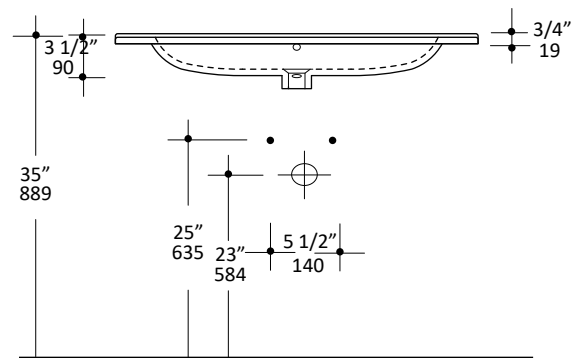

Specifications:

Installation:	Vanity-top
Exterior Dimensions:	40" w x 17 3/4" d x 5 1/2" h
Material:	Porcelain
Weight:	40 lbs
Overflow:	Yes
Finishes:	001 - White
Faucet Holes:	00 - no hole 01 - one centered hole 02 - two hole - center and right, 4" spread 03 - three hole, 8" spread Other holes drilled to order when requested - please mark in the specs
Cutout Size:	33" x 12 1/2" (template available upon request)
Faucet Hole Size:	Ø 1 3/8"
Drain Hole Size:	Ø 1 3/4"

LACAVA reserves the right to revise any dimension or information on this sheet without notice. Dimensions are nominal and may vary within an industry accepted tolerance of 1/4". Drawings provided herein are meant to give the user an idea of the product and are not made to scale.
Revised: 8/23/2019