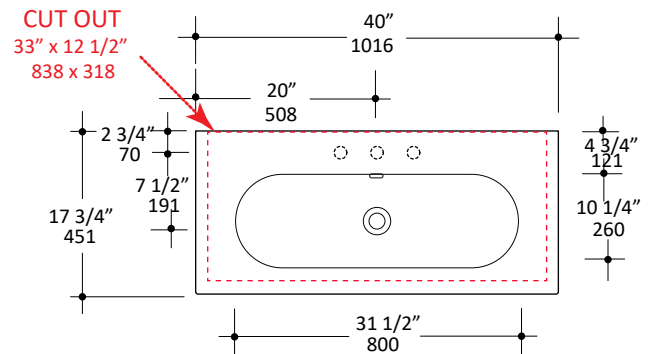

Specifications:

Installation:	Vanity-top
Exterior Dimensions:	40" w x 17 3/4" d x 5 1/2" h
Material:	Porcelain
Weight:	40 lbs
Overflow:	Yes
Finishes:	001 - White
Faucet Holes:	00 - no hole 01 - one centered hole 02 - two hole - center and right, 4" spread 03 - three hole, 8" spread Other holes drilled to order when requested - please mark in the specs
Cutout Size:	33" x 12 1/2" (template available upon request)
Faucet Hole Size:	Ø 1 3/8"
Drain Hole Size:	Ø 1 3/4"

Features:

- Porcelain sink with trough bowl and overflow
- Most standard American drains can also be used

Codes + Standards:

- Meets and exceeds applicable national codes and standards

Recommended Items:

- Furniture
 - AQT-F-40 - Freestanding under-counter vanity with one door and two drawers on the right
 - AQT-W-40 - Wall-mount under-counter vanity with one door and two drawers on the right
- European drain with overflow
 - 7100-12
 - 7100-13OF
 - 7100-16OF

LACAVA reserves the right to revise any dimension or information on this sheet without notice. Dimensions are nominal and may vary within an industry accepted tolerance of 1/4". Drawings provided herein are meant to give the user an idea of the product and are not made to scale.
Revised: 8/23/2019