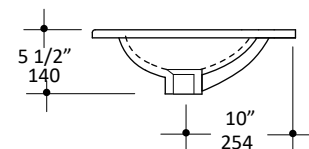

Specifications:

Installation:	Vanity-top
Exterior Dimensions:	40" w x 17 3/4" d x 5 1/2" h
Material:	Porcelain
Weight:	40 lbs
Overflow:	Yes
Finishes:	001 - White
Faucet Holes:	00 - no hole 01 - one centered hole 02 - two hole - center and right, 4" spread 03 - three hole, 8" spread Other holes drilled to order when requested - please mark in the specs
Cutout Size:	33" x 12 1/2" (template available upon request)
Faucet Hole Size:	Ø 1 3/8"
Drain Hole Size:	Ø 1 3/4"

LACAVA reserves the right to revise any dimension or information on this sheet without notice. Dimensions are nominal and may vary within an industry accepted tolerance of 1/4". Drawings provided herein are meant to give the user an idea of the product and are not made to scale.
Revised: 8/23/2019