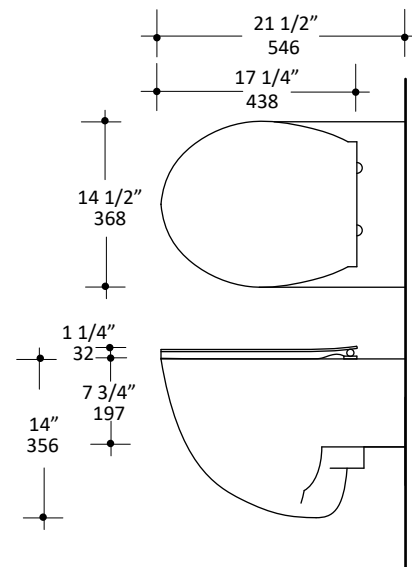

Codes + Standards:

- Meets and exceeds applicable national codes and standards
- CAL-Green compliant