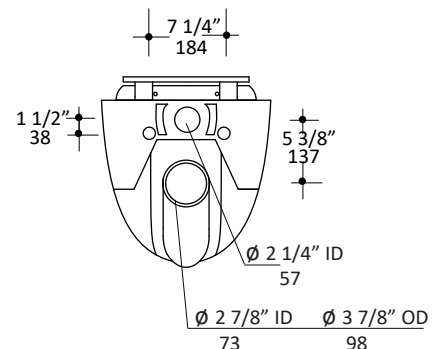

Required Items:

- GE111335005: Geberit in-wall tank & carrier system
- GE115770: Geberit Sigma10 dual-flush actuator
  or
- GE115778: Geberit Sigma20 dual-flush actuator
  or
- GE115788: Geberit Sigma50 dual-flush actuator