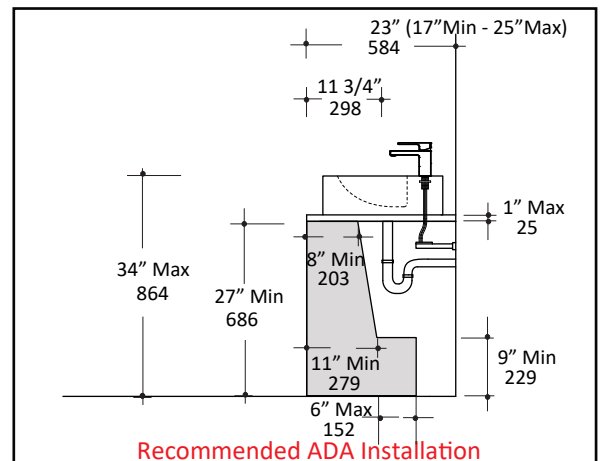

## Specifications:

<b>Installation:</b>	Vanity-top, wall-mount, or on-counter
<b>Exterior Dimensions:</b>	39 5/8" w x 18 1/2" d x 6" h
<b>Material:</b>	Porcelain
<b>Weight:</b>	74 lbs
<b>Overflow:</b>	Yes
<b>Finishes:</b>	001 - White
<b>Faucet Holes:</b>	00 - no hole 01 - one centered hole 02 - two hole - center and right, 4" spread 03 - three hole, 8" spread Other holes drilled to order when requested - please mark in the specs
<b>Cutout Size:</b>	26" x 10" (template available upon request)
<b>Faucet Hole Size:</b>	Ø 1 3/8"
<b>Drain Hole Size:</b>	Ø 1 3/4"

## Features:

- Porcelain sink with an overflow
- Most standard American drains can also be used
- Unglazed back - it must be installed against a wall on the back
- Unglazed bottom
- Wall-mounting bolts are included

LACAVA reserves the right to revise any dimension or information on this sheet without notice. Dimensions are nominal and may vary within an industry accepted tolerance of 1/4". Drawings provided herein are meant to give the user an idea of the product and are not made to scale. Revised: 7/22/2019