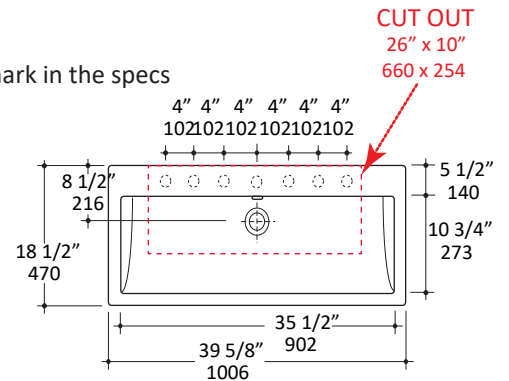

## Specifications:

<b>Installation:</b>	Vanity-top, wall-mount, or on-counter
<b>Exterior Dimensions:</b>	39 5/8" w x 18 1/2" d x 6" h
<b>Material:</b>	Porcelain
<b>Weight:</b>	74 lbs
<b>Overflow:</b>	Yes
<b>Finishes:</b>	001 - White
<b>Faucet Holes:</b>	00 - no hole 01 - one centered hole 02 - two hole - center and right, 4" spread 03 - three hole, 8" spread Other holes drilled to order when requested - please mark in the specs
<b>Cutout Size:</b>	26" x 10" (template available upon request)
<b>Faucet Hole Size:</b>	Ø 1 3/8"
<b>Drain Hole Size:</b>	Ø 1 3/4"

LACAVA reserves the right to revise any dimension or information on this sheet without notice. Dimensions are nominal and may vary within an industry accepted tolerance of 1/4". Drawings provided herein are meant to give the user an idea of the product and are not made to scale. Revised: 7/22/2019