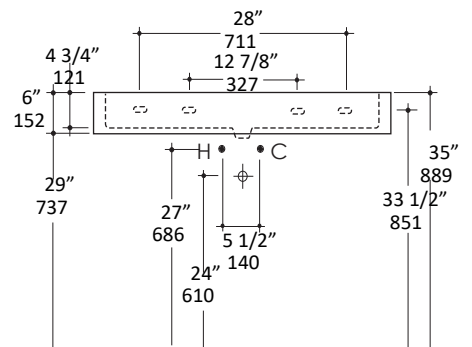

## Specifications:

<b>Installation:</b>	Vanity-top, wall-mount, or on-counter
<b>Exterior Dimensions:</b>	39 5/8" w x 18 1/2" d x 6" h
<b>Material:</b>	Porcelain
<b>Weight:</b>	74 lbs
<b>Overflow:</b>	Yes
<b>Finishes:</b>	001 - White
<b>Faucet Holes:</b>	00 - no hole 01 - one centered hole 02 - two hole - center and right, 4" spread 03 - three hole, 8" spread Other holes drilled to order when requested - please mark in the specs
<b>Cutout Size:</b>	26" x 10" (template available upon request)
<b>Faucet Hole Size:</b>	Ø 1 3/8"
<b>Drain Hole Size:</b>	Ø 1 3/4"

LACAVA reserves the right to revise any dimension or information on this sheet without notice. Dimensions are nominal and may vary within an industry accepted tolerance of 1/4". Drawings provided herein are meant to give the user an idea of the product and are not made to scale. Revised: 7/22/2019