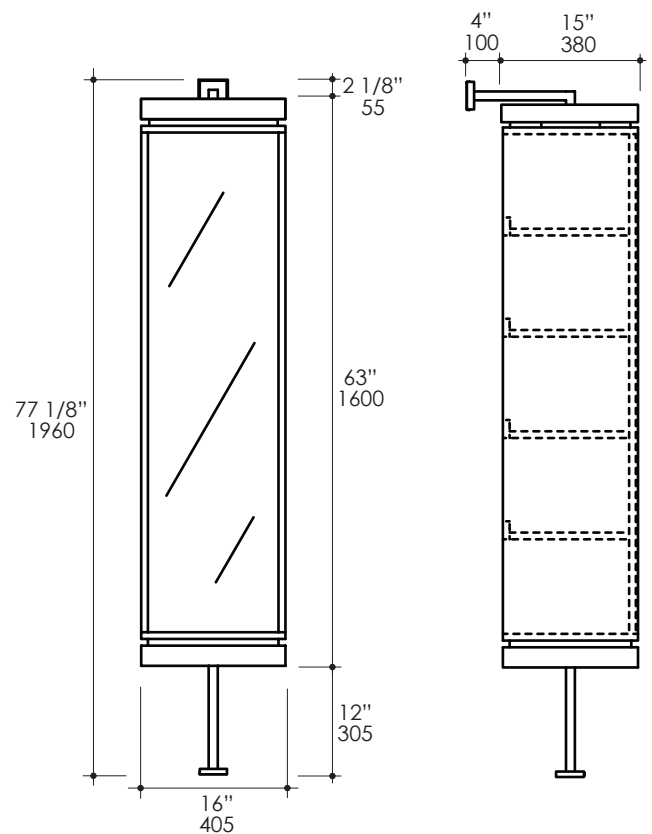

### Features:

- Wall-mount rotating cabinet on brushed stainless steel supports
- Mirror on one side and fixed open shelving on the other side
- Customizable (please request a quote)
- Handmade in USA
- Manufactured with low VOC finishes and wood from renewable forests

#### Notes:

Drawings provided herein are meant to give the user an idea of the product and are not made to scale. The size in inches is rounded up to the nearest 1/16". Slight variances can often occur with porcelain and woodwork. Therefore, LACAVA will not be held responsible for any cutouts, countertops, or furniture made without the actual product or template from LACAVA. Differences in color, grain, appearance and texture are inherent in all natural woodwork, and should be expected. Variances in these qualities are not deemed manufacturing defects, and will not be accepted as valid reasons to return or exchange any LACAVA woodwork. Plumbing specifications are only a guideline and may need to be altered based on the application. Product specifications are not binding to the manufacturer and can be changed without notice at any time. Please refer to your shipment for product final sizes.