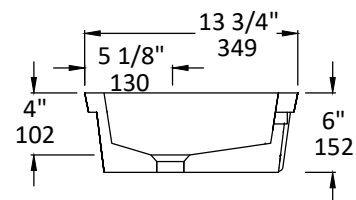

### Specifications:

<b>Installation:</b>	Undercounter
<b>Interior Dimensions:</b>	25 1/2" w x 11 1/4" d x 4" h
<b>Exterior Dimensions:</b>	28" w x 13 3/4" d x 6" h
<b>Material:</b>	Porcelain
<b>Weight:</b>	36 lbs
<b>Overflow:</b>	Yes
<b>Finishes:</b>	001 - White
<b>Faucet Holes:</b>	N/A
<b>Cutout Size:</b>	25" x 10 3/4" (template available upon request)
<b>Drain Hole Size:</b>	Ø 1 3/4"

### Recommended Items:

- European drain with overflow
  - 7100-13OF
  - 7100-16OF

LACAVA reserves the right to revise any dimension or information on this sheet without notice. Dimensions are nominal and may vary within an industry accepted tolerance of 1/4". Drawings provided herein are meant to give the user an idea of the product and are not made to scale.