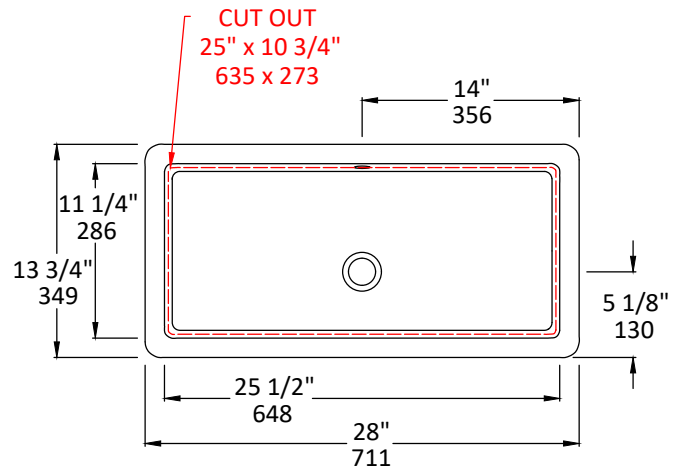

### Specifications:

<b>Installation:</b>	Undercounter
<b>Interior Dimensions:</b>	25 1/2" w x 11 1/4" d x 4" h
<b>Exterior Dimensions:</b>	28" w x 13 3/4" d x 6" h
<b>Material:</b>	Porcelain
<b>Weight:</b>	36 lbs
<b>Overflow:</b>	Yes
<b>Finishes:</b>	001 - White
<b>Faucet Holes:</b>	N/A
<b>Cutout Size:</b>	25" x 10 3/4" (template available upon request)
<b>Drain Hole Size:</b>	Ø 1 3/4"

### Features:

- Porcelain sink with overflow
- Single glazed
- Current cut-out template can be requested
- Inside corner radius 1/4"

### Recommended Items:

- European drain with overflow
  - 7100-13OF
  - 7100-16OF

LACAVA reserves the right to revise any dimension or information on this sheet without notice. Dimensions are nominal and may vary within an industry accepted tolerance of 1/4". Drawings provided herein are meant to give the user an idea of the product and are not made to scale.