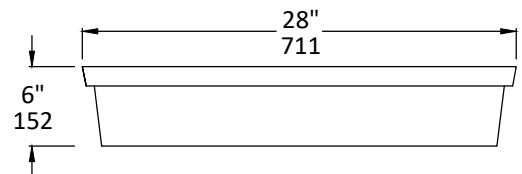

### Specifications:

<b>Installation:</b>	Undercounter
<b>Interior Dimensions:</b>	25 1/2" w x 11 1/4" d x 4" h
<b>Exterior Dimensions:</b>	28" w x 13 3/4" d x 6" h
<b>Material:</b>	Porcelain
<b>Weight:</b>	36 lbs
<b>Overflow:</b>	Yes
<b>Finishes:</b>	001 - White
<b>Faucet Holes:</b>	N/A
<b>Cutout Size:</b>	25" x 10 3/4" (template available upon request)
<b>Drain Hole Size:</b>	Ø 1 3/4"

### Features:

- Porcelain sink with overflow
- Single glazed
- Current cut-out template can be requested
- Inside corner radius 1/4"

### Recommended Items:

- European drain with overflow
  - 7100-13OF
  - 7100-16OF

LACAVA reserves the right to revise any dimension or information on this sheet without notice. Dimensions are nominal and may vary within an industry accepted tolerance of 1/4". Drawings provided herein are meant to give the user an idea of the product and are not made to scale.