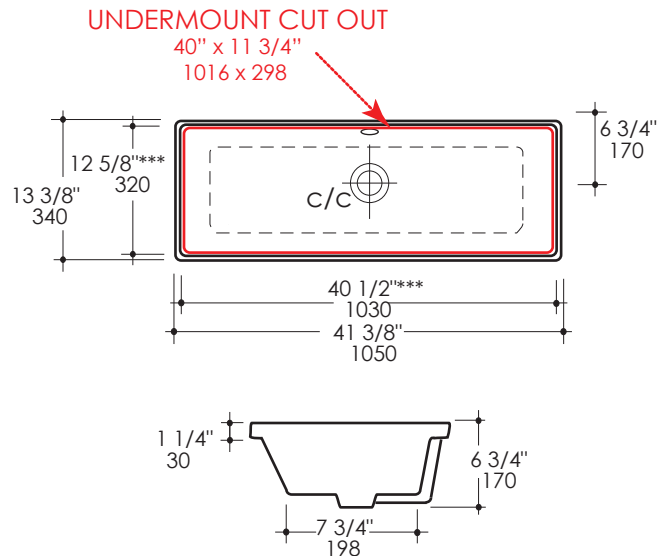

AQUASEI Lavatory Item #5260

Features:

- Porcelain lavatory with overflow
- Under-counter installation
- Glazed exterior
- Recommended oversized European drain (i.e. item #7100-16OF or 7100-13OF)
- Template for cut-out is available upon request
- Weight: 48 lbs.

Finish Options:

001 - White

Faucet Hole Options:

-None

Product Specifications:

***Undermount cut-out must have min. 1/4" overhang on all sides.
Please use CAD file for template information.
It is best to use the actual product to make correct cut-outs.

Notes:

Drawings provided herein are meant to give the user an idea of the product and are not made to scale. The size in inches is rounded up to the nearest 1/16". Slight variances can often occur with porcelain and woodwork. Therefore, LACAVA will not be held responsible for any cutouts, countertops, or furniture made without the actual product or template from LACAVA. Differences in color, grain, appearance and texture are inherent in all natural woodwork, and should be expected. Variances in these qualities are not deemed manufacturing defects, and will not be accepted as valid reasons to return or exchange any LACAVA woodwork. Plumbing specifications are only a guideline and may need to be altered based on the application.