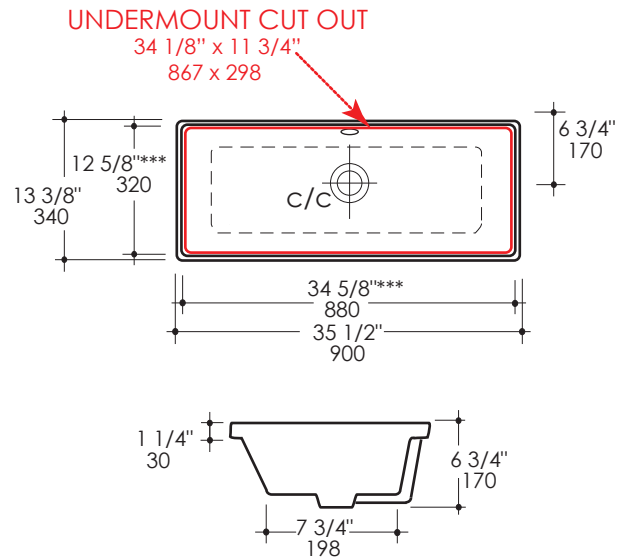

AQUASEI Lavatory Item #5258

Features:

- Porcelain lavatory with overflow
- Under-counter installation
- Glazed exterior
- Recommended oversized European drain (i.e. item #7100-16OF or 7100-13OF)
- Template for cut-out is available upon request
- Weight: 42 lbs.

Finish Options:

001 - White

Faucet Hole Options:

-None

Product Specifications:

***Undermount cut-out must have min. 1/4" overhang on all sides.
Please use CAD file for template information.
It is best to use the actual product to make correct cut-outs.

Notes:

Drawings provided herein are meant to give the user an idea of the product and are not made to scale. The size in inches is rounded up to the nearest 1/16". Slight variances can often occur with porcelain and woodwork. Therefore, LACAVA will not be held responsible for any cutouts, countertops, or furniture made without the actual product or template from LACAVA. Differences in color, grain, appearance and texture are inherent in all natural woodwork, and should be expected. Variances in these qualities are not deemed manufacturing defects, and will not be accepted as valid reasons to return or exchange any LACAVA woodwork. Plumbing specifications are only a guideline and may need to be altered based on the application.