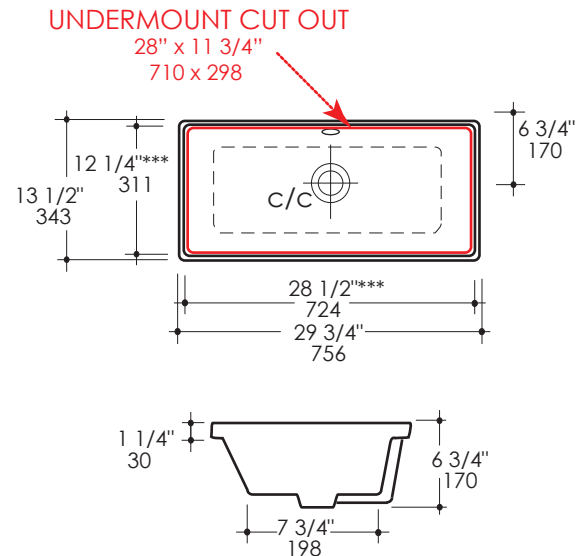

AQUASEI Lavatory Item #5256

Features:

- Porcelain lavatory with overflow
- Under-counter installation
- Glazed exterior
- Recommended oversized European drain (i.e. item #7100-16OF or 7100-13OF)
- Template for cut-out is available upon request
- Weight: 38 lbs.

Finish Options:

001 - White

Faucet Hole Options:

-None

Product Specifications:

***Undermount cut-out must have min. 1/4" overhang on all sides.
Please use CAD file for template information.
It is best to use the actual product to make correct cut-outs.

Notes:

Drawings provided herein are meant to give the user an idea of the product and are not made to scale. The size in inches is rounded up to the nearest 1/16". Slight variances can often occur with porcelain and woodwork. Therefore, LACAVA will not be held responsible for any cutouts, countertops, or furniture made without the actual product or template from LACAVA. Differences in color, grain, appearance and texture are inherent in all natural woodwork, and should be expected. Variances in these qualities are not deemed manufacturing defects, and will not be accepted as valid reasons to return or exchange any LACAVA woodwork. Plumbing specifications are only a guideline and may need to be altered based on the application.