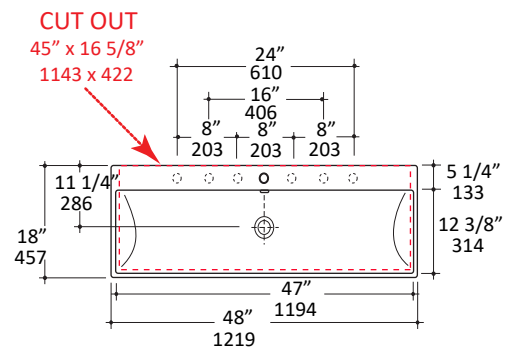

Specifications:

Installation:	Wall-mount, vanity-top, or drop-in
Exterior Dimensions:	48" w x 18" d x 7 3/4" h
Material:	Porcelain
Weight:	68 lbs
Overflow:	Yes
Finishes:	001 - White
Faucet Holes:	00 - no hole 01 - one (centered over the drain) 02 - two, center and right (centered over the drain) 03 - three in 8" spread (centered over the drain) Other holes drilled to order when requested - please mark in the specs
Cutout Size:	45" x 16 5/8" (template available upon request)
Faucet Hole Size:	Ø 1 3/8"
Drain Hole Size:	Ø 1 3/4"

LACAVA reserves the right to revise any dimension or information on this sheet without notice. Dimensions are nominal and may vary within an industry accepted tolerance of 1/4". Drawings provided herein are meant to give the user an idea of the product and are not made to scale. Revised: 8/21/2019