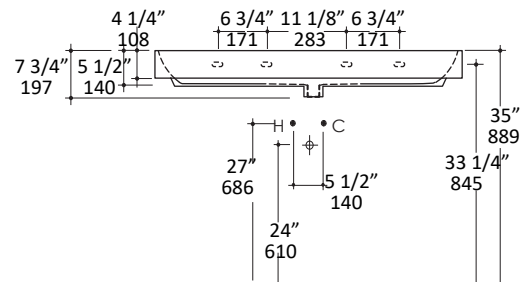

Specifications:

Installation:	Wall-mount, vanity-top, or drop-in
Exterior Dimensions:	48" w x 18" d x 7 3/4" h
Material:	Porcelain
Weight:	68 lbs
Overflow:	Yes
Finishes:	001 - White
Faucet Holes:	00 - no hole 01 - one (centered over the drain) 02 - two, center and right (centered over the drain) 03 - three in 8" spread (centered over the drain) Other holes drilled to order when requested - please mark in the specs
Cutout Size:	45" x 16 5/8" (template available upon request)
Faucet Hole Size:	Ø 1 3/8"
Drain Hole Size:	Ø 1 3/4"

LACAVA reserves the right to revise any dimension or information on this sheet without notice. Dimensions are nominal and may vary within an industry accepted tolerance of 1/4". Drawings provided herein are meant to give the user an idea of the product and are not made to scale. Revised: 8/21/2019