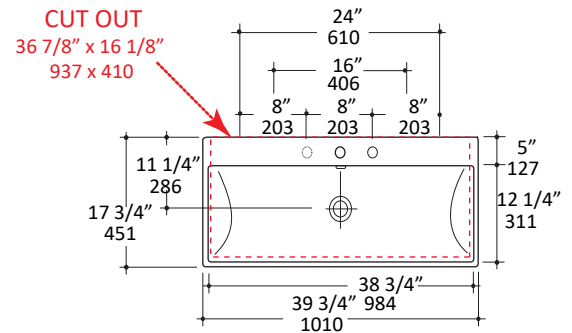

## Specifications:

<b>Installation:</b>	Wall-mount, vanity-top, or drop-in
<b>Exterior Dimensions:</b>	39 3/4" w x 17 3/4" d x 7 1/4" h
<b>Material:</b>	Porcelain
<b>Weight:</b>	58 lbs
<b>Overflow:</b>	Yes
<b>Finishes:</b>	001 - White
<b>Faucet Holes:</b>	00 - no hole 01 - one centered hole 02 - two hole - center and right, 4" spread 03 - three hole, 8" spread (centered over the drain) Other holes drilled to order when requested - please mark in the specs
<b>Cutout Size:</b>	36 7/8" x 16 1/8" (template available upon request)
<b>Faucet Hole Size:</b>	∅ 1 3/8"
<b>Drain Hole Size:</b>	∅ 1 3/4"

LACAVA reserves the right to revise any dimension or information on this sheet without notice. Dimensions are nominal and may vary within an industry accepted tolerance of 1/4". Drawings provided herein are meant to give the user an idea of the product and are not made to scale. Revised: 8/21/2019