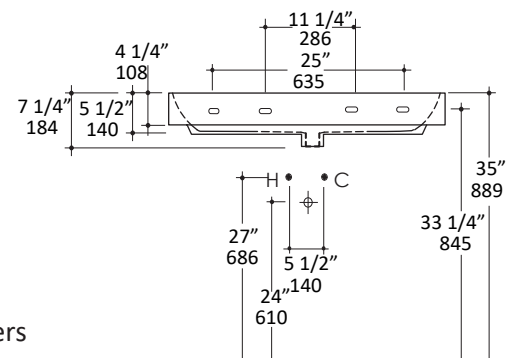

## Specifications:

<b>Installation:</b>	Wall-mount, vanity-top, or drop-in
<b>Exterior Dimensions:</b>	39 3/4" w x 17 3/4" d x 7 1/4" h
<b>Material:</b>	Porcelain
<b>Weight:</b>	58 lbs
<b>Overflow:</b>	Yes
<b>Finishes:</b>	001 - White
<b>Faucet Holes:</b>	00 - no hole 01 - one centered hole 02 - two hole - center and right, 4" spread 03 - three hole, 8" spread (centered over the drain) Other holes drilled to order when requested - please mark in the specs
<b>Cutout Size:</b>	36 7/8" x 16 1/8" (template available upon request)
<b>Faucet Hole Size:</b>	∅ 1 3/8"
<b>Drain Hole Size:</b>	∅ 1 3/4"

LACAVA reserves the right to revise any dimension or information on this sheet without notice. Dimensions are nominal and may vary within an industry accepted tolerance of 1/4". Drawings provided herein are meant to give the user an idea of the product and are not made to scale. Revised: 8/21/2019