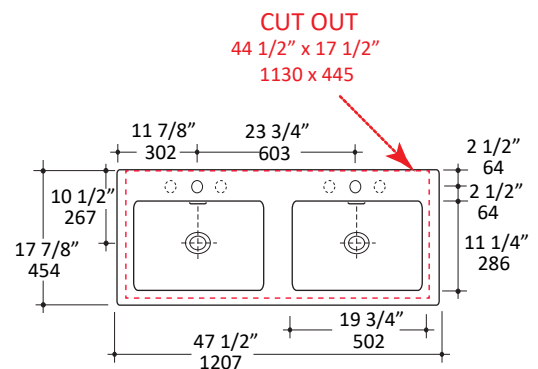

Specifications:

Installation:	Wall-mount, vanity-top, or drop-in
Exterior Dimensions:	47 1/2" w x 17 7/8" d x 5 1/2" h
Material:	Porcelain
Weight:	62 lbs
Overflow:	Yes
Finishes:	001 - White
Faucet Holes:	00 - no hole 01 - one centered hole 02 - two hole - center and right, 4" spread 03 - three hole, 8" spread
Cutout Size:	44 1/2" x 17 1/2" (template available upon request)
Faucet Hole Size:	Ø 1 3/8"
Drain Hole Size:	Ø 1 3/4"

Codes + Standards:

- Meets and exceeds applicable national codes and standards

Recommended Items:

- Furniture
 - AQQ-BX-48 - Floor-standing metal console stand with towel bars and optional shelf
 - AQQ-F-48 - Freestanding under-counter vanity with finger pulls across top doors and polished chrome pulls across bottom drawers
 - AQS-W-48D - Wall-mount under-counter vanity with four push-open drawers adorned with metal inlay and outfitted with drawer organizers
- European drain with overflow
 - 7100-12
 - 7100-13OF
 - 7100-16OF