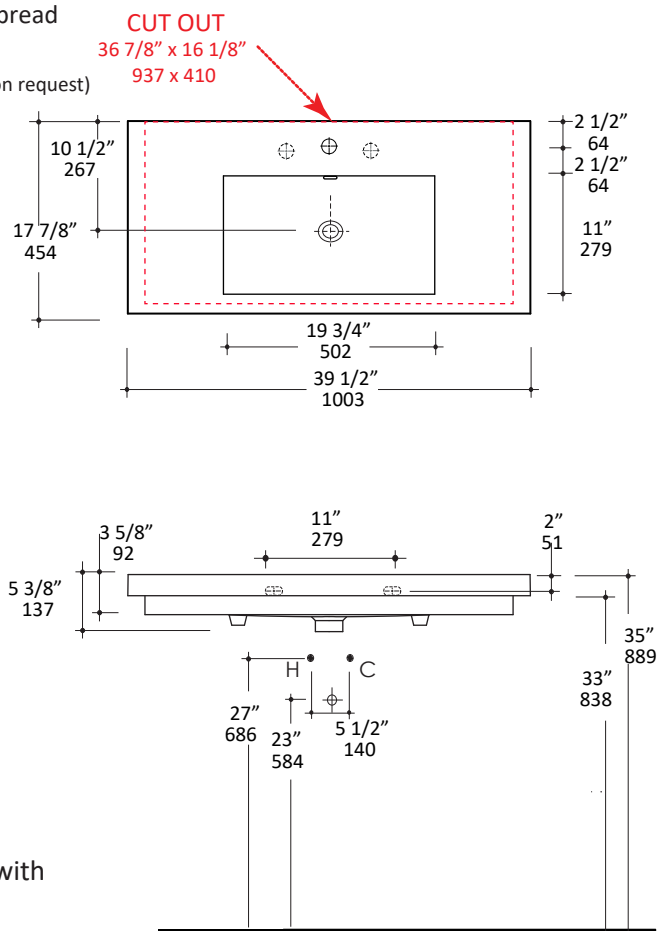

Specifications:

Installation:	Wall-mount, vanity-top, or drop-in
Exterior Dimensions:	39 1/2" w x 17 7/8" d x 5 3/8" h
Material:	Porcelain
Weight:	48 lbs
Overflow:	Yes
Finishes:	001 - White
Faucet Holes:	00 - no hole 01 - one centered hole 02 - two hole - center and right, 4" spread 03 - three hole, 8" spread
Cutout Size:	36 7/8" x 16 1/8" (template available upon request)
Faucet Hole Size:	Ø 1 3/8"
Drain Hole Size:	Ø 1 3/4"

Features:

- Porcelain sink with overflow
- Most standard American drains can also be used
- Unglazed back
- Glazed bottom
- Wall-mounting bolts are included
- It must be installed against a wall on the back

Codes + Standards:

- Meets and exceeds applicable national codes and standards

Recommended Items:

- Furniture
 - AQQ-BX-40 - Floor-standing metal console stand with towel bars and optional shelf
 - AQQ-F-40 - Freestanding under-counter vanity with finger pulls across top doors and polished chrome pulls across bottom drawer
 - AQS-W-40 - Wall-mount under-counter vanity with four push-open drawers adorned with metal inlay and outfitted with drawer organizers
- European drain with overflow
 - 7100-12
 - 7100-13OF
 - 7100-16OF

LACAVA reserves the right to revise any dimension or information on this sheet without notice. Dimensions are nominal and may vary within an industry accepted tolerance of 1/4".
 Drawings provided herein are meant to give the user an idea of the product and are not made to scale.
 Revised: 8/19/2019