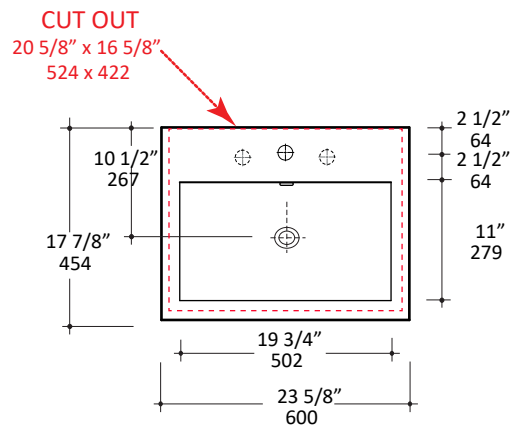

Specifications:

Installation:	Wall-mount, vanity-top, or drop-in
Exterior Dimensions:	23 5/8" w x 17 7/8" d x 5 3/8" h
Material:	Porcelain
Weight:	30 lbs
Overflow:	Yes
Finishes:	001 - White
Faucet Holes:	00 - no hole 01 - one centered hole 02 - two hole - center and right, 4" spread 03 - three hole, 8" spread
Cutout Size:	20 5/8" x 16 5/8" (template available upon request)
Faucet Hole Size:	Ø 1 3/8"
Drain Hole Size:	Ø 1 3/4"

Codes + Standards:

- Meets and exceeds applicable national codes and standards

Recommended Items:

- Furniture
 - AQQ-BX-24 - Floor-standing metal console stand with towel bars and optional shelf
 - AQQ-F-24 - Freestanding under-counter vanity with finger pulls across top doors and polished chrome pull across bottom drawer
 - AQS-W-24 - Wall-mount under-counter vanity with two push-open drawers adorned with metal inlay and outfitted with drawer organizers
- European drain with overflow
 - 7100-12
 - 7100-13OF
 - 7100-16OF

LACAVA reserves the right to revise any dimension or information on this sheet without notice. Dimensions are nominal and may vary within an industry accepted tolerance of 1/4". Drawings provided herein are meant to give the user an idea of the product and are not made to scale. Revised: 8/19/2019