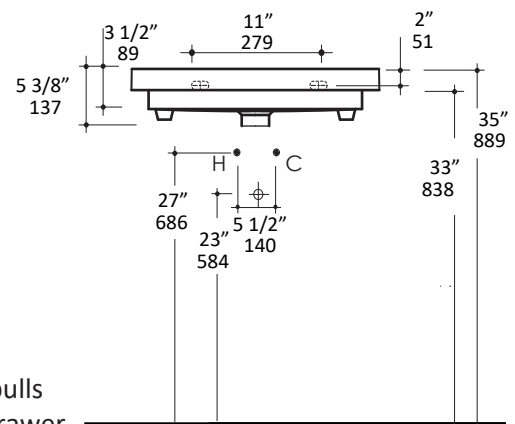

Specifications:

Installation:	Wall-mount, vanity-top, or drop-in
Exterior Dimensions:	23 5/8" w x 17 7/8" d x 5 3/8" h
Material:	Porcelain
Weight:	30 lbs
Overflow:	Yes
Finishes:	001 - White
Faucet Holes:	00 - no hole 01 - one centered hole 02 - two hole - center and right, 4" spread 03 - three hole, 8" spread
Cutout Size:	20 5/8" x 16 5/8" (template available upon request)
Faucet Hole Size:	Ø 1 3/8"
Drain Hole Size:	Ø 1 3/4"

LACAVA reserves the right to revise any dimension or information on this sheet without notice. Dimensions are nominal and may vary within an industry accepted tolerance of 1/4". Drawings provided herein are meant to give the user an idea of the product and are not made to scale. Revised: 8/19/2019