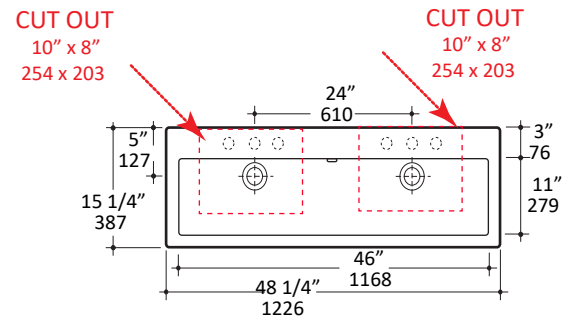

Specifications:

Installation:	Vanity-top or vessel
Exterior Dimensions:	48 1/4" w x 15 1/4" d x 6 1/8" h
Material:	Solid surface
Weight:	Matte white - 78 lbs Gloss white - 86 lbs
Overflow:	Yes
Finishes:	001M - Matte white 001G - Gloss white
Faucet Holes:	00 - no hole 01 - one centered hole 02 - two hole - center and right, 4" spread 03 - three hole, 8" spread
Cutout Size:	10" x 8" (template available upon request)
Faucet Hole Size:	Ø 1 3/8"
Drain Hole Size:	Ø 1 3/4"

- Meets and exceeds applicable national codes and standards

compliant when installed to specific requirements of this regulation

Recommended Items:

- Furniture
 - LUC-W-48 - Wall-mount under-counter vanity with large wood pulls on two drawers
- European drain with overflow
 - 7100-12
 - 7100-13OF
 - 7100-16OF

LACAVA reserves the right to revise any dimension or information on this sheet without notice. Dimensions are nominal and may vary within an industry accepted tolerance of 1/4". Drawings provided herein are meant to give the user an idea of the product and are not made to scale.
Revised: 8/12/2019