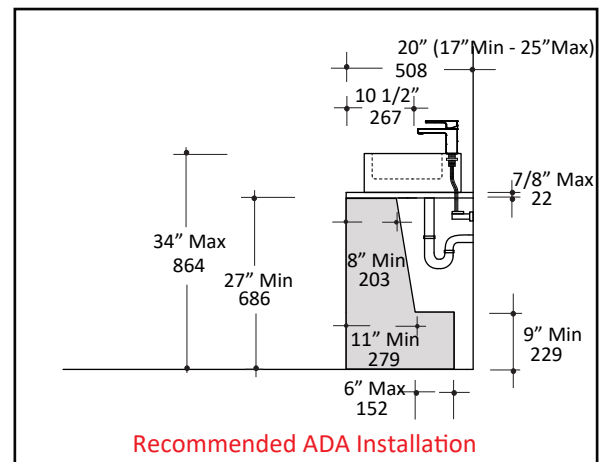

Specifications:

Installation:	Vanity-top or vessel
Exterior Dimensions:	48 1/4" w x 15 1/4" d x 6 1/8" h
Material:	Solid surface
Weight:	Matte white - 78 lbs Gloss white - 86 lbs
Overflow:	Yes
Finishes:	001M - Matte white 001G - Gloss white
Faucet Holes:	00 - no hole 01 - one centered hole 02 - two hole - center and right, 4" spread 03 - three hole, 8" spread
Cutout Size:	10" x 8" (template available upon request)
Faucet Hole Size:	Ø 1 3/8"
Drain Hole Size:	Ø 1 3/4"

- Meets and exceeds applicable national codes and standards

compliant when installed to specific requirements of this regulation

Recommended Items:

- Furniture
 - LUC-W-48 - Wall-mount under-counter vanity with large wood pulls on two drawers
- European drain with overflow
 - 7100-12
 - 7100-13OF
 - 7100-16OF

LACAVA reserves the right to revise any dimension or information on this sheet without notice. Dimensions are nominal and may vary within an industry accepted tolerance of 1/4". Drawings provided herein are meant to give the user an idea of the product and are not made to scale.
Revised: 8/12/2019