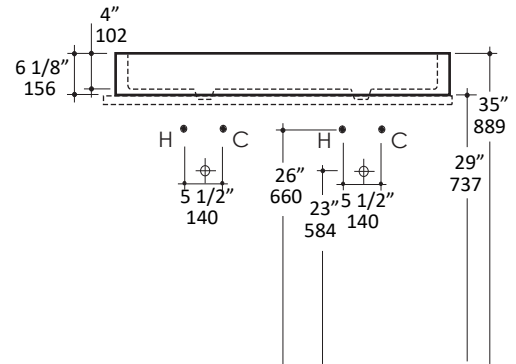

Specifications:

Installation:	Vanity-top or vessel
Exterior Dimensions:	48 1/4" w x 15 1/4" d x 6 1/8" h
Material:	Solid surface
Weight:	Matte white - 78 lbs Gloss white - 86 lbs
Overflow:	Yes
Finishes:	001M - Matte white 001G - Gloss white
Faucet Holes:	00 - no hole 01 - one centered hole 02 - two hole - center and right, 4" spread 03 - three hole, 8" spread
Cutout Size:	10" x 8" (template available upon request)
Faucet Hole Size:	Ø 1 3/8"
Drain Hole Size:	Ø 1 3/4"

- Meets and exceeds applicable national codes and standards

compliant when installed to specific requirements of this regulation

Recommended Items:

- Furniture
 - LUC-W-48 - Wall-mount under-counter vanity with large wood pulls on two drawers
- European drain with overflow
 - 7100-12
 - 7100-13OF
 - 7100-16OF

LACAVA reserves the right to revise any dimension or information on this sheet without notice. Dimensions are nominal and may vary within an industry accepted tolerance of 1/4". Drawings provided herein are meant to give the user an idea of the product and are not made to scale.
Revised: 8/12/2019