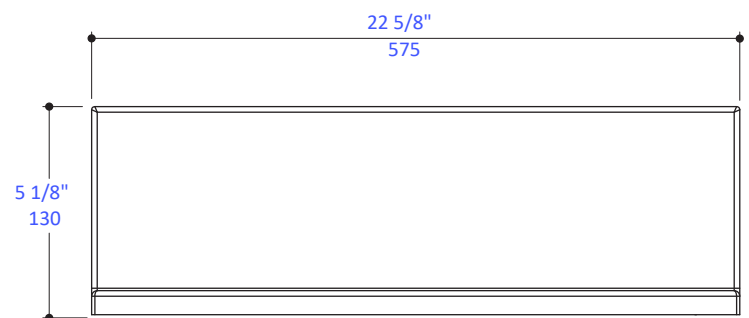

Features:

- Wall-mount shelf
- Includes mounting hardware
- Stainless steel construction

Finish Options:

- 21 - Brushed Stainless Steel
- 10 - Polished Stainless Steel
- 44 - Matte Black

Codes + Standards:

- Meets and exceeds applicable national codes and standards

LACAVA reserves the right to revise any dimension or information on this sheet without notice. Dimensions are nominal and may vary within an industry accepted tolerance of 1/4". Drawings provided herein are meant to give the user an idea of the product and are not made to scale. Location of plumbing is meant for reference, your specific application may vary.