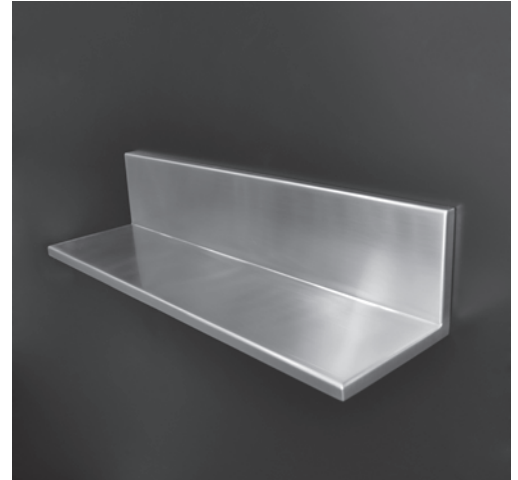

Features:

- Wall-mount shelf
- Includes mounting hardware
- Stainless steel construction

Finish Options:

- 21 - Brushed Stainless Steel
- 10 - Polished Stainless Steel
- 44 - Matte Black

Codes + Standards:

- Meets and exceeds applicable national codes and standards

LACAVA reserves the right to revise any dimension or information on this sheet without notice. Dimensions are nominal and may vary within an industry accepted tolerance of 1/4". Drawings provided herein are meant to give the user an idea of the product and are not made to scale. Location of plumbing is meant for reference, your specific application may vary.