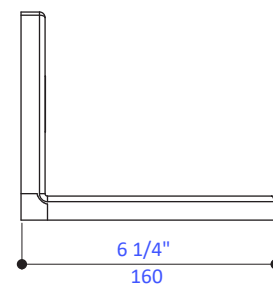

Features:

- Wall-mount shelf
- Includes mounting hardware
- Stainless steel construction

Finish Options:

- 21 - Brushed Stainless Steel
- 10 - Polished Stainless Steel
- 44 - Matte Black

Codes + Standards:

- Meets and exceeds applicable national codes and standards

LACAVA reserves the right to revise any dimension or information on this sheet without notice. Dimensions are nominal and may vary within an industry accepted tolerance of 1/4". Drawings provided herein are meant to give the user an idea of the product and are not made to scale. Location of plumbing is meant for reference, your specific application may vary.