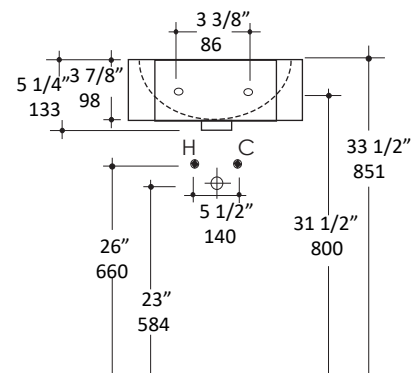

### Specifications:

<b>Installation:</b>	Wall-mount or on-counter
<b>Exterior Dimensions:</b>	10 7/8" w x 12 1/4" d x 5 1/4" h
<b>Material:</b>	Porcelain
<b>Weight:</b>	11 lbs
<b>Overflow:</b>	No
<b>Finishes:</b>	001 - White
<b>Faucet Holes:</b>	N/A
<b>Cut-out Size:</b>	Ø 6" (template available upon request)
<b>Drain Hole Size:</b>	Ø 1 3/4"

### Recommended Items:

- European drain without overflow
  - 7100-13

LACAVA reserves the right to revise any dimension or information on this sheet without notice. Dimensions are nominal and may vary within an industry accepted tolerance of 1/4". Drawings provided herein are meant to give the user an idea of the product and are not made to scale. Revised: 12/12/2023