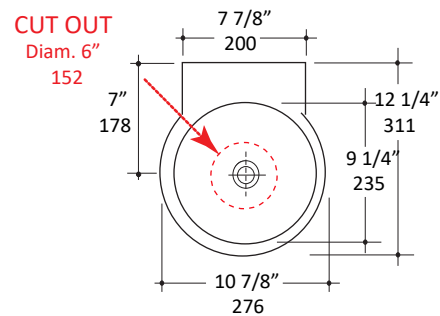

### Specifications:

<b>Installation:</b>	Wall-mount or on-counter
<b>Exterior Dimensions:</b>	10 7/8" w x 12 1/4" d x 5 1/4" h
<b>Material:</b>	Porcelain
<b>Weight:</b>	11 lbs
<b>Overflow:</b>	No
<b>Finishes:</b>	001 - White
<b>Faucet Holes:</b>	N/A
<b>Cut-out Size:</b>	Ø 6" (template available upon request)
<b>Drain Hole Size:</b>	Ø 1 3/4"

### Features:

- Porcelain sink without overflow
- Unglazed bottom
- Unglazed back
- Current cut-out template can be requested
- It must be against a wall on the back
- Mounting bolts are included

### Recommended Items:

- European drain without overflow
  - 7100-13

LACAVA reserves the right to revise any dimension or information on this sheet without notice. Dimensions are nominal and may vary within an industry accepted tolerance of 1/4". Drawings provided herein are meant to give the user an idea of the product and are not made to scale. Revised: 12/12/2023