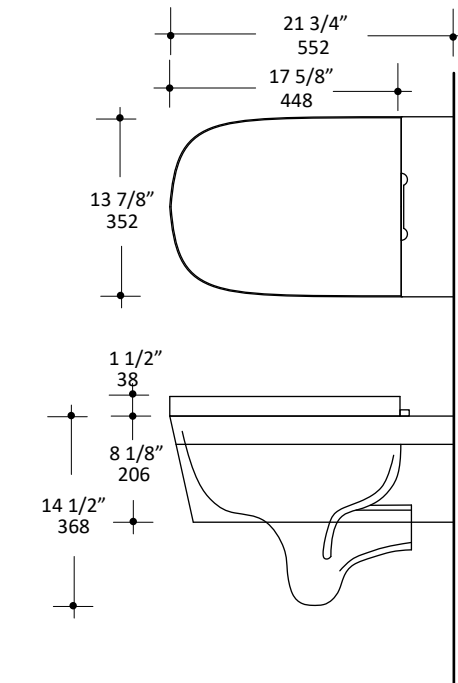

Specifications:

Installation:	Wall hung
Dimensions:	13 7/8" w x 21 3/4" d x 16" h
Material:	Porcelain
Flush System:	Concealed in-wall dual flush
Waste Outlet:	Wall
Bowl Shape:	Oval
Trap Diameter:	3 1/4" ID, 4 1/8" OD
Water Use:	1.6 gpf and 0.8 gpf
Weight:	52 lbs
Finishes:	001 - White

Features:

- Porcelain toilet with composite seat cover
- Requires concealed flushing system and flush actuator (sold separately)
- Soft-closing seat cover is included
- Easy-clean porcelain finish
- Weight limit for wall hung: 602 lbs.
- Low consumption dual flush system (1.6 gpf and 0.8 gpf)

Recommended Items:

- 5051CW: Replacement seat cover
- 2959 - Wood box for in-wall tank and carrier.
-Available in all Lacava wood finishes

LACAVA reserves the right to revise any dimension or information on this sheet without notice. Dimensions are nominal and may vary within an industry accepted tolerance of 1/4". Drawings provided herein are meant to give the user an idea of the product and are not made to scale. Location of plumbing is meant for reference, your specific application may vary.