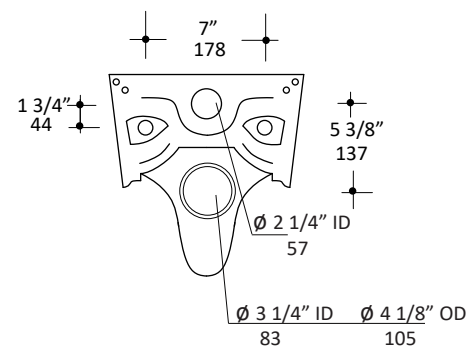

Specifications:

Installation:	Wall hung
Dimensions:	13 7/8" w x 21 3/4" d x 16" h
Material:	Porcelain
Flush System:	Concealed in-wall dual flush
Waste Outlet:	Wall
Bowl Shape:	Oval
Trap Diameter:	3 1/4" ID, 4 1/8" OD
Water Use:	1.6 gpf and 0.8 gpf
Weight:	52 lbs
Finishes:	001 - White

Recommended Items:

- 5051CW: Replacement seat cover
- 2959 - Wood box for in-wall tank and carrier.
-Available in all Lacava wood finishes

LACAVA reserves the right to revise any dimension or information on this sheet without notice. Dimensions are nominal and may vary within an industry accepted tolerance of 1/4". Drawings provided herein are meant to give the user an idea of the product and are not made to scale. Location of plumbing is meant for reference, your specific application may vary.