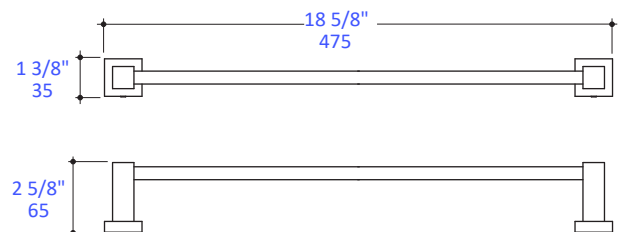

### Features:

---

- Wall-mount towel bar
- Includes mounting hardware
- Brass construction

### Codes + Standards:

---

- Meets and exceeds applicable national codes and standards

LACAVA reserves the right to revise any dimension or information on this sheet without notice. Dimensions are nominal and may vary within an industry accepted tolerance of 1/4". Drawings provided herein are meant to give the user an idea of the product and are not made to scale. Location of plumbing is meant for reference, your specific application may vary.