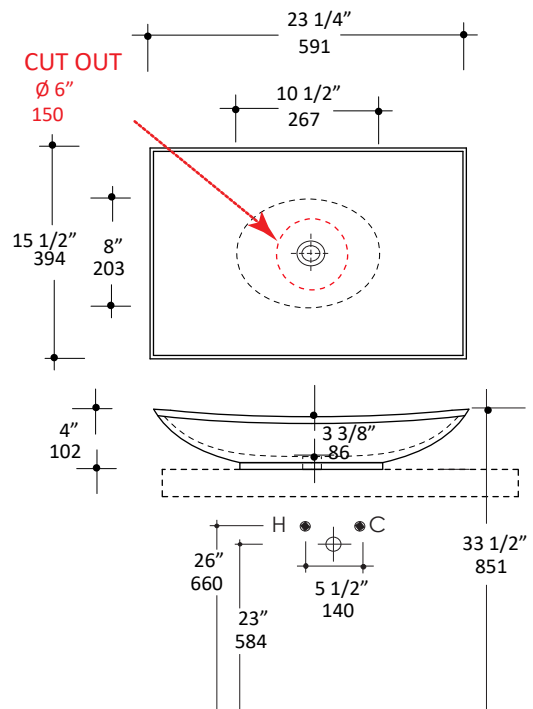

Specifications:

Installation:	Vessel
Exterior Dimensions:	23 1/4" w x 15 1/2" d x 4" h
Material:	Porcelain
Weight:	18 lbs
Overflow:	No
Finishes:	001 - White
Faucet Holes:	00 - no hole
Faucet Hole Size:	N/A
Drain Hole Size:	Ø 1 3/4"
Cut-out Size:	Ø 6" (template available upon request)

Features:

- Porcelain sink without overflow
- Unfinished bottom
- Above-counter or vessel installation

Codes + Standards:

- Meets and exceeds applicable national codes and standards

compliant when installed to specific requirements of this regulation

Recommended Items:

- European drain without overflow
 - 7100-13

LACAVA reserves the right to revise any dimension or information on this sheet without notice. Dimensions are nominal and may vary within an industry accepted tolerance of 1/4". Drawings provided herein are meant to give the user an idea of the product and are not made to scale. Revised: 12/12/2023