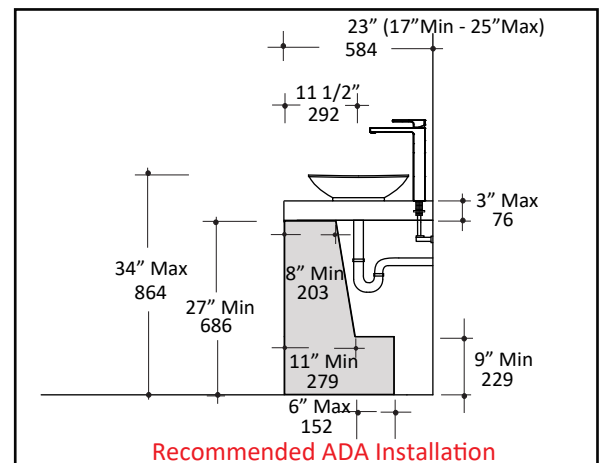

Specifications:

Installation:	Vessel
Exterior Dimensions:	23 1/4" w x 15 1/2" d x 4" h
Material:	Porcelain
Weight:	18 lbs
Overflow:	No
Finishes:	001 - White
Faucet Holes:	00 - no hole
Faucet Hole Size:	N/A
Drain Hole Size:	Ø 1 3/4"
Cut-out Size:	Ø 6" (template available upon request)

Features:

- Porcelain sink without overflow
- Unfinished bottom
- Above-counter or vessel installation

Codes + Standards:

- Meets and exceeds applicable national codes and standards

compliant when installed to specific requirements of this regulation

Recommended Items:

- European drain without overflow
 - 7100-13

LACAVA reserves the right to revise any dimension or information on this sheet without notice. Dimensions are nominal and may vary within an industry accepted tolerance of 1/4". Drawings provided herein are meant to give the user an idea of the product and are not made to scale. Revised: 12/12/2023