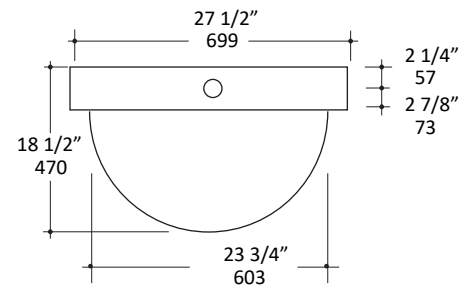

Features:

- Porcelain sink without overflow
- Mounting bolts are included
- Drain/trap included
- Recommended low-flow faucets with aerators to prevent splashing
- Glazed bottom
- Unfinished back