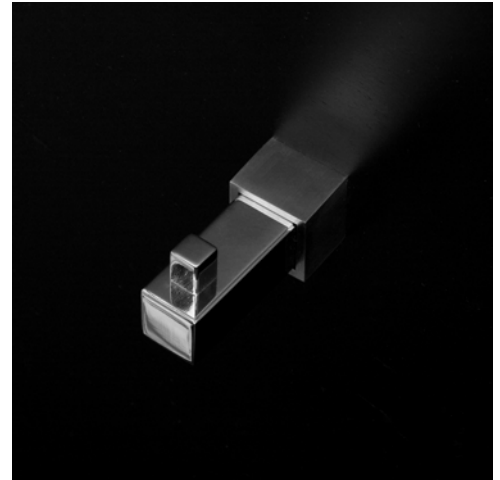

Features:

- Wall-mount robe hook
- Includes mounting hardware
- Stainless steel construction

Finish Options:

- 10 - Polished Stainless Steel
- 21 - Brushed Stainless Steel
- 44 - Matte Black
- MW - Matte White
- BPW - Brass Powder Coated

LACAVA reserves the right to revise any dimension or information on this sheet without notice. Dimensions are nominal and may vary within an industry accepted tolerance of 1/4". Drawings provided herein are meant to give the user an idea of the product and are not made to scale. Location of plumbing is meant for reference, your specific application may vary.