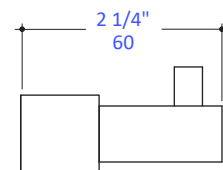

LACAVA reserves the right to revise any dimension or information on this sheet without notice. Dimensions are nominal and may vary within an industry accepted tolerance of 1/4". Drawings provided herein are meant to give the user an idea of the product and are not made to scale. Location of plumbing is meant for reference, your specific application may vary.