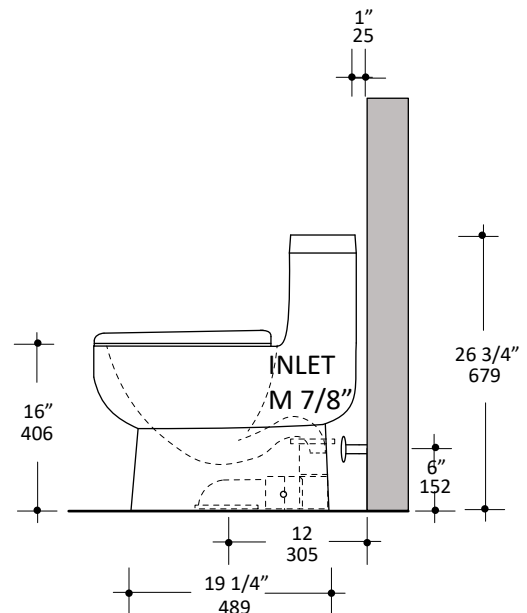

## Specifications:

<b>Installation:</b>	Freestanding
<b>Dimensions:</b>	14 1/2" w x 25 7/8" d x 26 3/4" h
<b>Material:</b>	Porcelain
<b>Flush System:</b>	Dual flush
<b>Waste Outlet:</b>	Floor
<b>Bowl Shape:</b>	Oval
<b>Trap Diameter:</b>	1 7/8" ID, 2 7/8" OD
<b>Water Use:</b>	1.0 gpf
<b>Weight:</b>	100 lbs
<b>Finishes:</b>	001 - White

## Features:

- ULTRAGLOSS finish for easy-cleaning, stain and odor resistant
- Includes mounting hardware
- Soft-closing seat cover and tank are included
- Porcelain elongated one-piece toilet
- Glazed internal trapway
- MaP performance (Miso Rating): 1000g miso
- Low consumption dual flush system - effective flush volume: 1.0 gpf
- Included a 12" rough in

## Recommended Items:

- 4288CW: Replacement seat cover

LACAVA reserves the right to revise any dimension or information on this sheet without notice. Dimensions are nominal and may vary within an industry accepted tolerance of 1/4". Drawings provided herein are meant to give the user an idea of the product and are not made to scale. Location of plumbing is meant for reference, your specific application may vary.