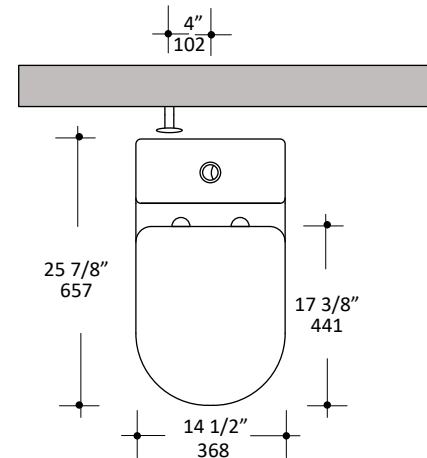

## Specifications:

<b>Installation:</b>	Freestanding
<b>Dimensions:</b>	14 1/2" w x 25 7/8" d x 26 3/4" h
<b>Material:</b>	Porcelain
<b>Flush System:</b>	Dual flush
<b>Waste Outlet:</b>	Floor
<b>Bowl Shape:</b>	Oval
<b>Trap Diameter:</b>	1 7/8" ID, 2 7/8" OD
<b>Water Use:</b>	1.0 gpf
<b>Weight:</b>	100 lbs
<b>Finishes:</b>	001 - White

## Recommended Items:

- 4288CW: Replacement seat cover

LACAVA reserves the right to revise any dimension or information on this sheet without notice. Dimensions are nominal and may vary within an industry accepted tolerance of 1/4". Drawings provided herein are meant to give the user an idea of the product and are not made to scale. Location of plumbing is meant for reference, your specific application may vary.