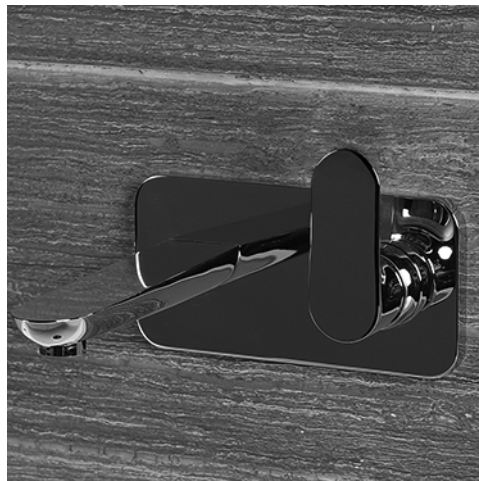

FLOU Faucet Item #4114

Features:

- Wall-mount two-hole faucet with one lever handle and backplate
- Brass construction with single ceramic disc cartridge
- Includes rough-in and trim
- Flow rate: 1.2 GPM pressure compensating aerator
- It can be installed to meet ADA compliance
- Freight class 1 based on the Lacava Freight Program

Finish Options:

- CR - Polished Chrome
- NI - Brushed Nickel
- 44 - Matte Black

Product Specifications:

Notes:

Drawings provided herein are meant to give the user an idea of the product and are not made to scale. The size in inches is rounded up to the nearest 1/16".
Plumbing specifications are only a guideline and may need to be altered based on the application.
Product specifications are not binding to the manufacturer and can be changed without notice at any time. Please refer to your shipment for product final sizes.