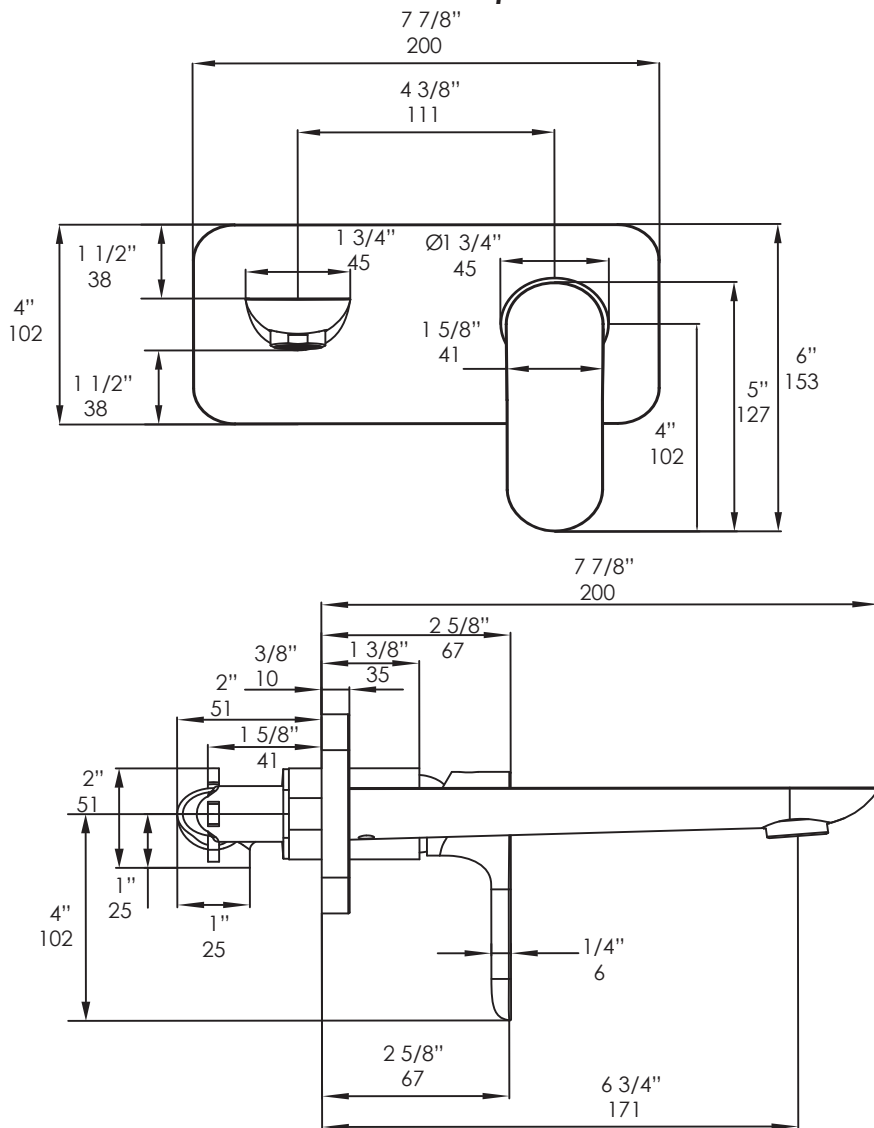

FLOU Faucet Item #4114

Features:

- Wall-mount two-hole faucet with one lever handle and backplate
- Brass construction with single ceramic disc cartridge
- Includes rough-in and trim
- Flow rate: 1.2 GPM pressure compensating aerator
- It can be installed to meet ADA compliance
- Freight class 1 based on the Lacava Freight Program

Finish Options:

- CR - Polished Chrome
- NI - Brushed Nickel
- 44 - Matte Black

Product Specifications:

Notes:

Drawings provided herein are meant to give the user an idea of the product and are not made to scale. The size in inches is rounded up to the nearest 1/16".
Plumbing specifications are only a guideline and may need to be altered based on the application.
Product specifications are not binding to the manufacturer and can be changed without notice at any time. Please refer to your shipment for product final sizes.