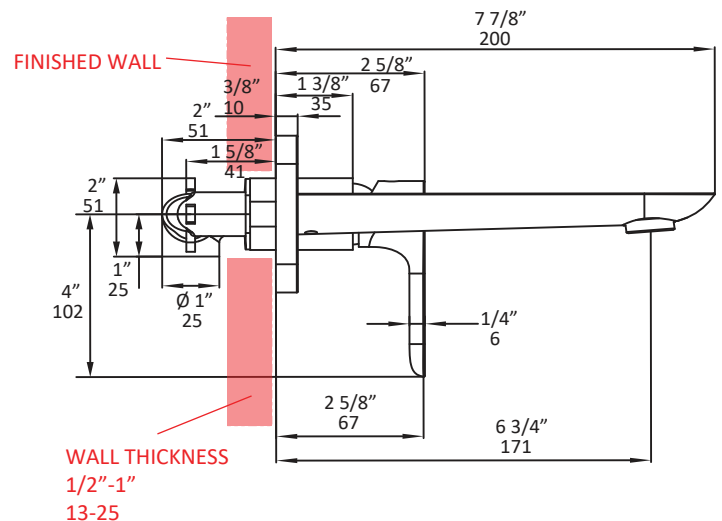

## Specifications:

|                              |   |
|------------------------------|---|
| <b>Installation:</b>         | wall mount, single lever  |
| <b>Exterior Dimensions:</b>  | H: 6" SPOUT: 7 7/8"   |
| <b>Material:</b>             | solid brass construction  |
| <b>Water use:</b>            | 1.2 GPM   |
| <b>Pop-up:</b>               | yes   |
| <b>Finishes:</b>             | CR - polished chrome<br>NI - brushed nickel<br>44 - matte black |
| <b>Cutout Size:</b>          | Ø 1 3/4" handle, Ø 5/8" spout                                   |
| <b>Accessories included:</b> | Rough-in # 4114-ROUGH<br>and trim # 4114-A                      |

LACAVA reserves the right to revise any dimension or information on this sheet without notice. Dimensions are nominal and may vary within an industry accepted tolerance of 1/4\"/>

Revised: 6/10/2019