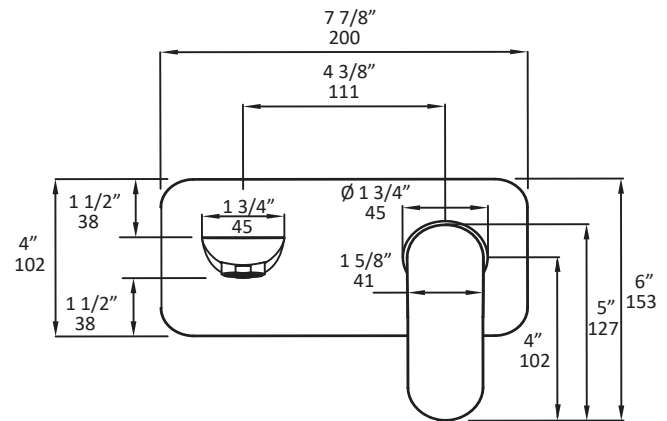

## Specifications:

|                              |   |
|------------------------------|---|
| <b>Installation:</b>         | wall mount, single lever  |
| <b>Exterior Dimensions:</b>  | H: 6" SPOUT: 7 7/8"   |
| <b>Material:</b>             | solid brass construction  |
| <b>Water use:</b>            | 1.2 GPM   |
| <b>Pop-up:</b>               | yes   |
| <b>Finishes:</b>             | CR - polished chrome<br>NI - brushed nickel<br>44 - matte black |
| <b>Cutout Size:</b>          | Ø 1 3/4" handle, Ø 5/8" spout                                   |
| <b>Accessories included:</b> | Rough-in # 4114-ROUGH<br>and trim # 4114-A                      |

LACAVA reserves the right to revise any dimension or information on this sheet without notice. Dimensions are nominal and may vary within an industry accepted tolerance of 1/4\"/>

Revised: 6/10/2019