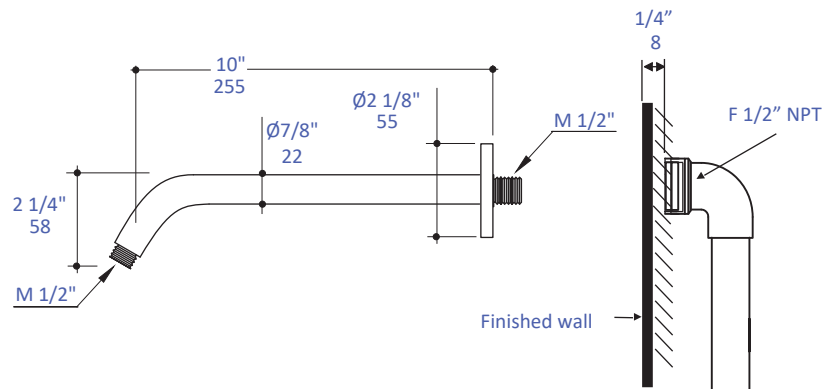

Features:

- Wall-mount angled shower arm with round flange
- Brass construction
- Shower head sold separately

Finish Options:

- CR - Polished Chrome
- PN - Polished Nickel
- NI - Brushed Nickel
- BG - Brushed Gold
- 44 - Matte Black

Recommended Accessories:

- Item #0292: Wall-mount tilting round shower head
- Item #0592: Wall-mount tilting round shower head
- Item #1569: Wall-mount tilting round shower head
- Item #0414: Wall-mount tilting round rain shower head
- Item #0416: Wall-mount tilting round rain shower head
- Item #W1064: Wall-mount tilting square rain shower head
- Item #W1068: Wall-mount tilting square rain shower head