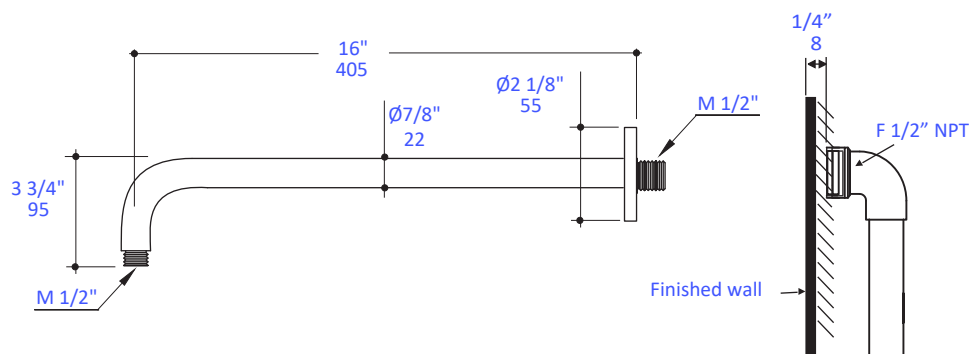

Features:

- Wall-mount shower arm with round flange
- Brass construction
- Shower head sold separately

Finish Options:

- CR - Polished Chrome

Recommended Accessories:

- Item #382: Tilting round rain shower head