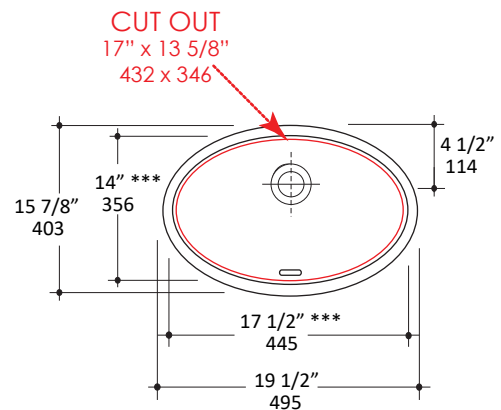

Codes + Standards:

- Meets and exceeds applicable national codes and standards