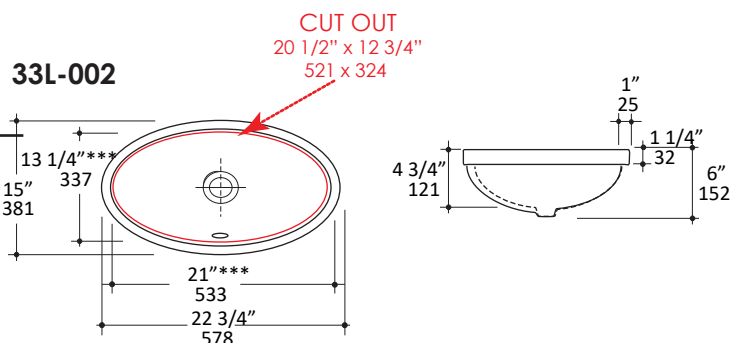

Codes + Standards:

- Meets and exceeds applicable national codes and standards

ADA

compliant when installed to specific requirements of this regulation