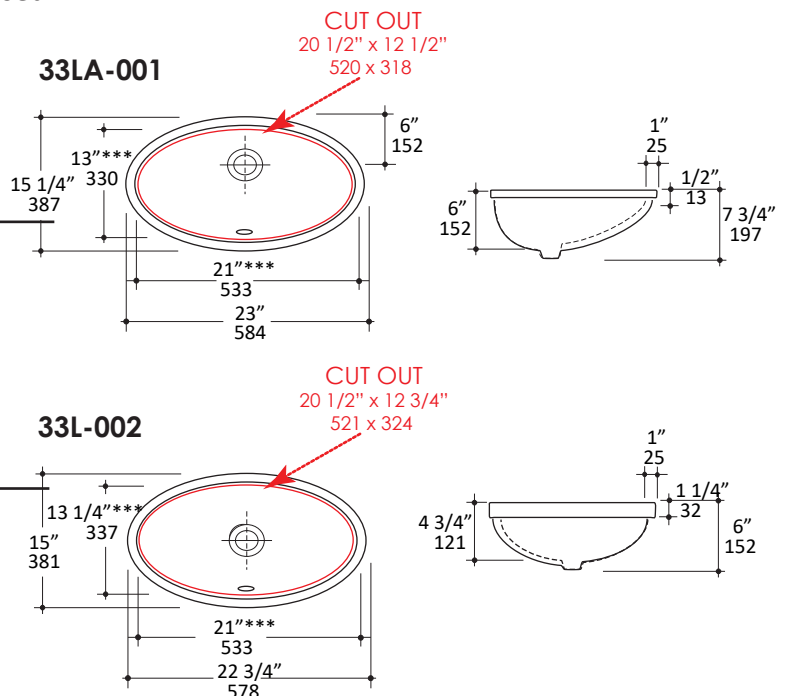

Codes + Standards:

- Meets and exceeds applicable national codes and standards

ADA

compliant when installed to specific requirements of this regulation