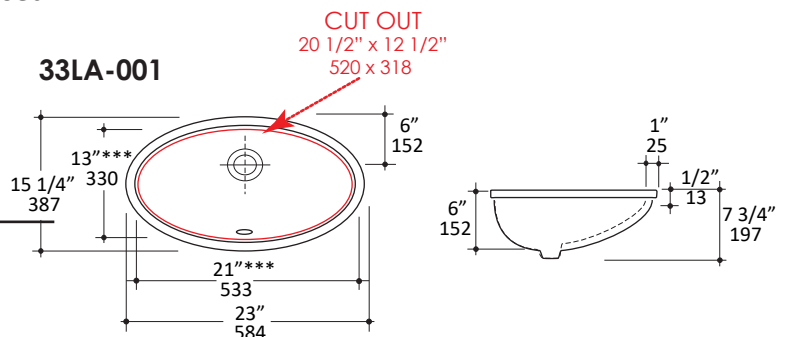

Codes + Standards:

- Meets and exceeds applicable national codes and standards

ADA

compliant when installed to specific requirements of this regulation