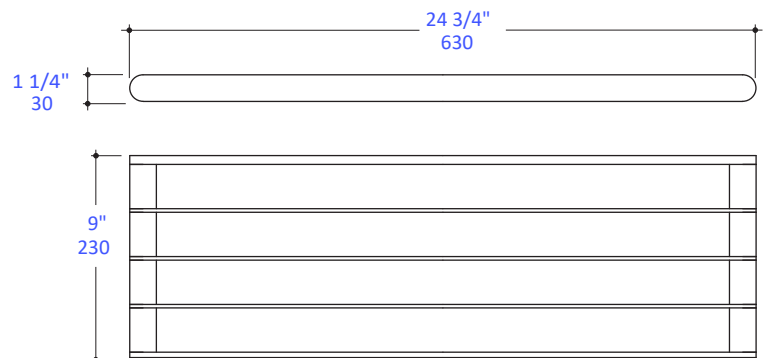

Features:

- Wall-mount towel shelf
- Includes mounting hardware
- Brass construction

Finish Options:

- CR - Polished Chrome

Codes + Standards:

- Meets and exceeds applicable national codes and standards

LACAVA reserves the right to revise any dimension or information on this sheet without notice. Dimensions are nominal and may vary within an industry accepted tolerance of 1/4". Drawings provided herein are meant to give the user an idea of the product and are not made to scale. Location of plumbing is meant for reference, your specific application may vary.