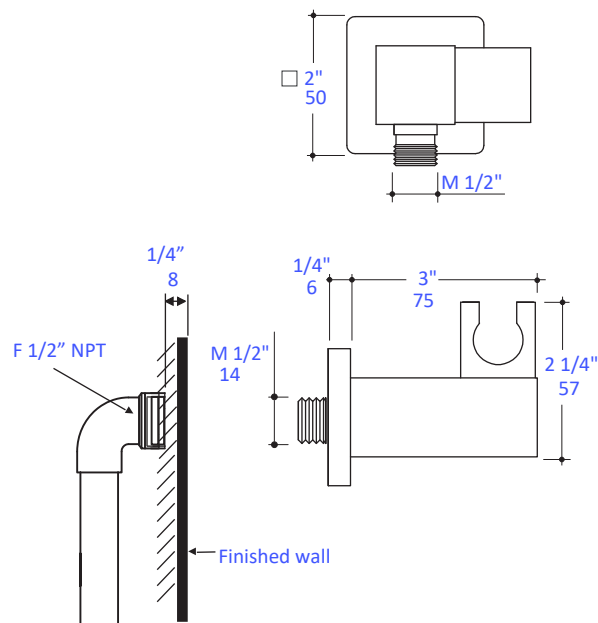

Features:

- Hand shower wall union with tilting hook for hand-held shower head
- Brass construction
- Shower head and hook sold separately

Finish Options:

- CR - Polished Chrome

Recommended Accessories:

- Item #2060: Hand-held shower head with 59" flexible hose

LACAVA reserves the right to revise any dimension or information on this sheet without notice. Dimensions are nominal and may vary within an industry accepted tolerance of 1/4". Drawings provided herein are meant to give the user an idea of the product and are not made to scale. Location of plumbing is meant for reference, your specific application may vary.
Revised: 6/22/2020