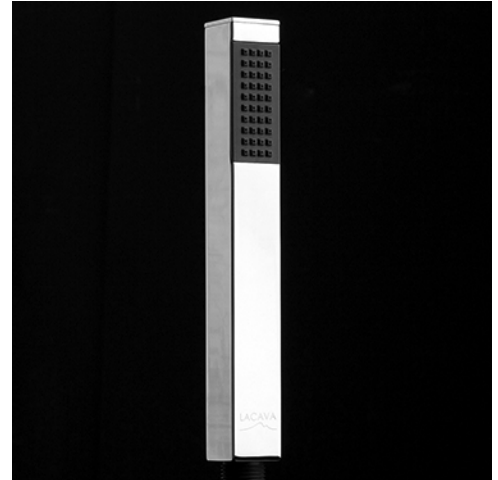

Features:

- Hand-held shower head with fixed jet
- Includes 59" flexible hose
- Hook and hand shower wall union sold separately
- 1.75 GPM flow regulator with back flow prevention included
- Flow rate: 1.3 GPM at recommended 43.5 psi

Finish Options:

- CR - Polished Chrome

Codes + Standards:

- Meets and exceeds applicable national codes
- Meets Cal-green requirement
- Complies with CEC standard

Recommend Accessories:

- Item # 2070: Wall-mount rail with hook for hand-held shower head
- Item #W1473: Hand shower wall union