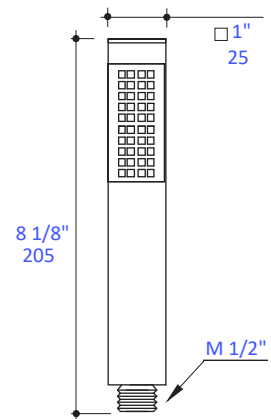

Features:

- Hand-held shower head with fixed jet
- Includes 59" flexible hose
- Hook and hand shower wall union sold separately
- 1.75 GPM flow regulator with back flow prevention included
- Flow rate: 1.3 GPM at recommended 43.5 psi

Finish Options:

- CR - Polished Chrome

Codes + Standards:

- Meets and exceeds applicable national codes
- Meets Cal-green requirement
- Complies with CEC standard

Recommend Accessories:

- Item # 2070: Wall-mount rail with hook for hand-held shower head
- Item #W1473: Hand shower wall union

LACAVA reserves the right to revise any dimension or information on this sheet without notice. Dimensions are nominal and may vary within an industry accepted tolerance of 1/4". Drawings provided herein are meant to give the user an idea of the product and are not made to scale. Location of plumbing is meant for reference, your specific application may vary.