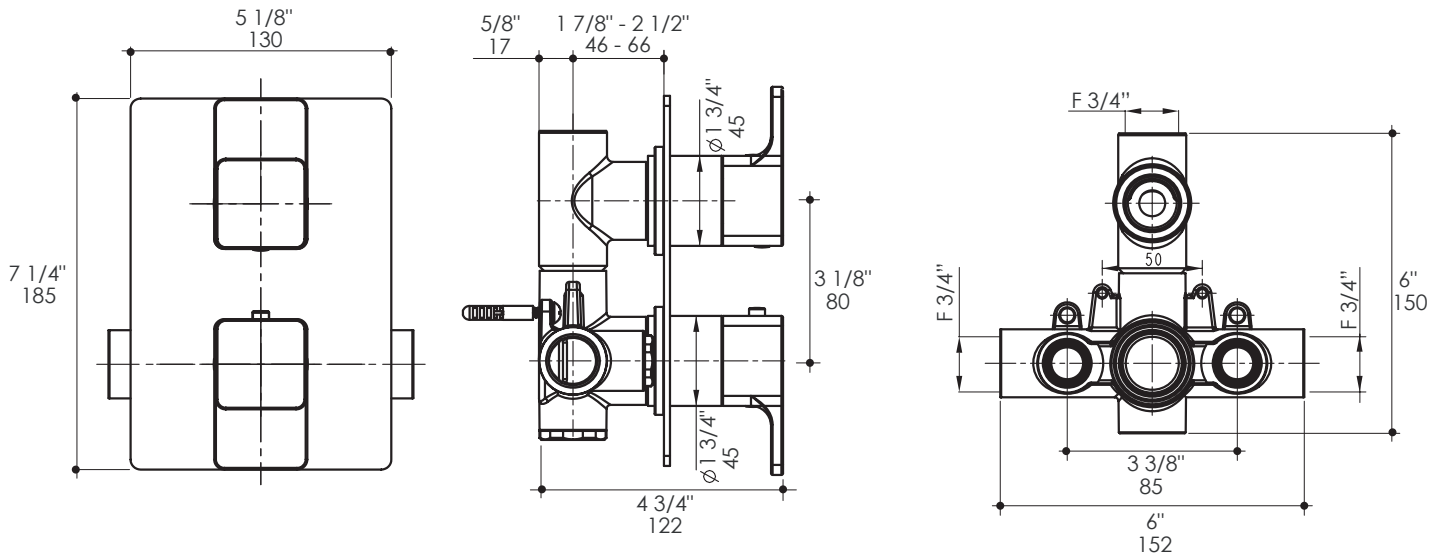

ELEGANZA Thermostatic Mixer Item #1846

Features:

- Built-in thermostatic valve with volume valve (no diverter)
- Rectangular backplate
- Brass construction with thermostatic cartridge & ceramic disc cartridge
- Includes rough-in and trim
- 1846L and 1846X can be installed to meet ADA compliance

Notes:

Drawings provided herein are meant to give the user an idea of the product and are not made to scale. The size in inches is rounded up to the nearest 1/16".
 Plumbing specifications are only a guideline and may need to be altered based on the application.
 Product specifications are not binding to the manufacturer and can be changed without notice at any time. Please refer to your shipment for product final sizes.