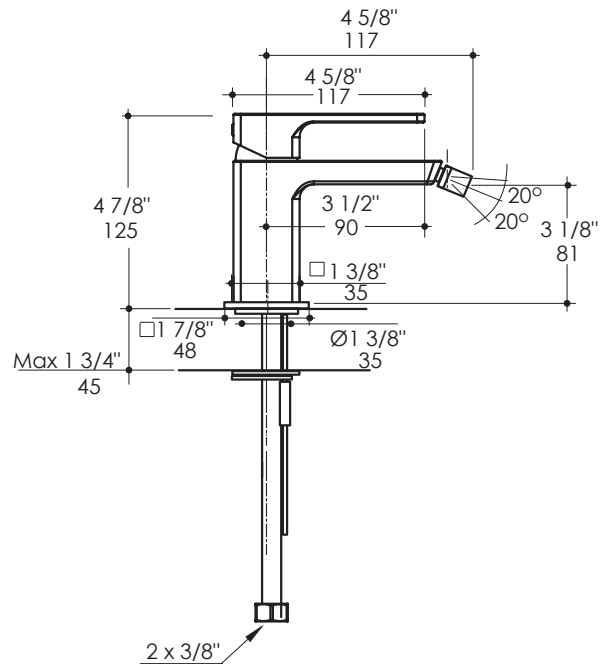

### Features:

- Deck-mount single hole bidet faucet with lever handle
- Brass construction with single ceramic disc cartridge
- Includes flexible supply lines
- It can be installed to meet ADA compliance

### Parts:

RCMB435 - Replacement ceramic disc cartridge

#### Notes:

Drawings provided herein are meant to give the user an idea of the product and are not made to scale. The size in inches is rounded up to the nearest 1/16".  
 Plumbing specifications are only a guideline and may need to be altered based on the application.  
 Product specifications are not binding to the manufacturer and can be changed without notice at any time. Please refer to your shipment for product final sizes.